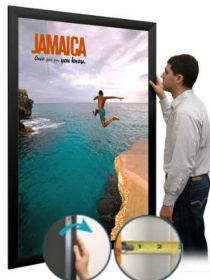

SwingSnap Extra Large Front Loading Poster Snap Frames 2 1/2" Wide Edge Profile in 25 Sizes

FOR CURRENT PRICING, VISIT THE ID # LISTED ABOVE
FREE SHIPPING

Product Details

- SwingSnap Poster Snap Frame
- Bold, Contemporary Wide Edge Frame Style
- Wall Mount, Quick-Changing
- 4 Frame Rails Snap-Open for Easy Poster/Sign Changes
- Front Loading Frame for posters and other signage
- Aluminum Snap Frame Profile: **2 1/2" Wide**
- Narrow profile offers **11/16"** overall off-the-wall depth
- Accepts printed material up to **1/16" thick**
- Viewable Area: Moulding overlaps poster insert by **1/2" all around**
- **3** Aluminum snap frame finishes
- **1** Cherry wood simulated snap frame finish (faux wood)
- .040 Backing Board: Thin board provides rigidity for thin poster
- .020 clear PETG overlay included to protect your poster insert
- **No Tools!** All four frame sides snap open by hand
- SwingSnap poster frames mount Portrait or Landscape
- Installs Easily: Punched holes in frame for easy surface mounting
- Wall Hanging Hardware Included
- Indoor Signage Applications, Laminate Materials for Outdoors
- Custom Poster Snap Frames and Sign Snap Frames Available
- **Free Shipping**

SATIN SILVER

**All Large Wide-Edge Poster Snap Frame Sizes
Shipped UNASSEMBLED**

- Aluminum snap-open displays are for **INDOOR** or ****OUTDOOR** use

****Make sure you laminate your insert material if going outdoors
Poster Snap Frames are weather resistant. Not water-proof

Please call us for your oversized snap frame dimensions to provide frame & freight costs

For Detailed Instructions on How to Assemble click on the Instruction Sheet ICON up above.

Ceiling Mount Options

- **Common Applications:** Displaying "suspended" advertisements or menu's in front of windows or behind a counter or cash wrap is a great way to grab