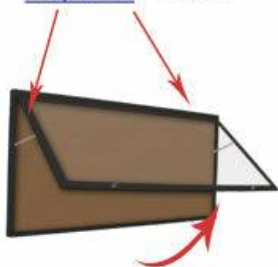

Extra Large Outdoor Enclosed Bulletin Board Display Cases | Single Door, Metal Framed "SwingCase" Wall Mount in 15+ Sizes & Custom

FOR CURRENT PRICING, VISIT THE ID # LISTED ABOVE

Product Details

Landscape Orientation:
Hinges placed on top,
Prop arms included

Door swings upward

- Outdoor Enclosed Bulletin Board
- Extra Large, Single Door Display Case
- Weather Resistant Cabinet
- Durable Aluminum Display Case Construction
- Wall Mount, Enclosed Bulletin Board Display Case
- Locking Bulletin Board XL Single Door
- Features full-length piano hinge (opens right to left)
- Security Cam-lock positioned on the front of frame (2 keys)
- Break Resistant Clear Acrylic Window
- Overall Display Case Depth: 2"
- Interior Useable Depth: 5/8"
- 4 outdoor treated frame finishes
- Enclosed Cork Bulletin Board Interior panel
- Weep Holes on bottom cabinet help expel any water and condensation
- Weather-resistant aluminum backing with silicone sealant
- Withstands Day-to-Day Outside Elements: Not floodproof
- Case must be surface mounted on the wall
- Bulletin Board Display Case For Outdoor and Indoor Use
- Extra Large Enclosed Bulletin Board Sizes **Ships Free**
- Call for Custom Extra Large Outdoor Bulletin Boards