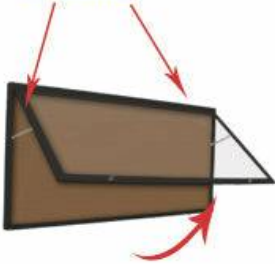

- Outdoor Enclosed Bulletin Board
- Extra Large, Single Door Display Case
- Weather Resistant Cabinet
- Durable Aluminum Display Case Construction
- Wall Mount, Enclosed Bulletin Board Display Case
- Locking Bulletin Board XL Single Door
- Features full-length piano hinge (opens right to left)
- Security Cam-lock positioned on the front of frame (2 keys)
- Break Resistant Clear Acrylic Window
- Overall Display Case Depth: 2"
- Interior Useable Depth: 5/8"
- 4 outdoor treated frame finishes
- Enclosed Cork Bulletin Board Interior panel
- Weep Holes on bottom cabinet help expel any water and condensation
- Weather-resistant aluminum backing with silicone sealant
- Withstands Day-to-Day Outside Elements: Not floodproof
- Case must be surface mounted on the wall
- Bulletin Board Display Case For Outdoor and Indoor Use
- Extra Large Enclosed Bulletin Board Sizes **Ships Free**
- Call for Custom Extra Large Outdoor Bulletin Boards

Landscape Orientation:
Hinges placed on top,
Prop arms included

Door swings upward

Ordering Options

- Vinyl Covered Cork Board
- Frame Orientation: Portrait or Landscape
- **Landscape Orientation Information** - For outdoor poster cases being built for landscape orientation, the following information below will apply.
  - The hinge placement will always be on Top (**Door Swings Upward**)
  - Prop arms will be added to the unit to support and hold the door.
  - The prop arms will extend the door open at approximately 45 degrees.
- **Door Window: Break Resistant or Tempered Glass**
  - Break Resistant Acrylic: 1/8" thick, lightweight (Standard)
  - 1/4" Tempered Glass for public environments and locations that require this added safety feature. (Upcharge)
    - If chosen we will use our heavy duty door that will change one of 2 dimensions by 1/2". We will contact you if you do not indicate which dimension you would like adjusted in your order notes.
    - The viewable area can decrease by 1/2" or the overall size can be increased by 1/2".