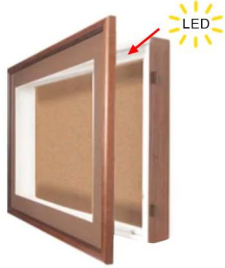

4" Deep Designer Wood Shadowbox SwingFrames with Cork Board + LED Interior Lighting in 12 Sizes + Custom

FOR CURRENT PRICING, VISIT THE ID # LISTED ABOVE

Product Details

- **Lighted Shadow Box with Cork Board**
- SwingFrame Designer Shadow Box
- Swing Open Wood Shadow Box Frame
- **Cork Bulletin Board Interior Surface**
- Wall Mounted Shadowbox
- Interior Top Lighting Positioned to Illuminated Downward
- Patented swing-open frame system (opens right to left)
- Features Concealed Hinges and Gravity Lock
- Wood Frame Profile: **1 3/8" Wide**
- Interior Wood Shadow Box Depth: **4"**
- Overall Wood Shadow Box Depth: **5 1/4"**
- **9** Natural wood frame shadowbox frame finishes
- Beveled Matboard: Complimentary color to wood frame
- Exterior Box Sides: Black Laminate
- Backing Board: 1/4" Natural Cork mounted on 1/4" Fiberboard
- Break Resistant Clear Acrylic Window
- Installs Easily: Mounting hardware included
- SwingFrame Wood Shadow Boxes **For Indoor Use Only**
- **Call for Custom Wood Lighted Shadow Box + Cork Board Sizes**

Lighting Specifications

- UL approved LED Strip Lighting
- LED Color: Cool White
- LED Life: 50,000 hours (5 Year Warranty)
- LED Strip Light is positioned across the top of the display and shines downward
- Cord exit is positioned out the back of the display case (Top Left Corner)
- 12 Volt Plug-In Adapter