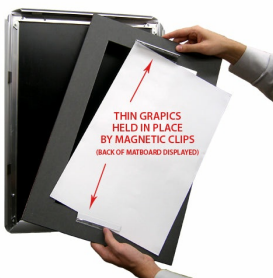

Designer SwingSnaps Front Loading Poster Snap Frames | 4" Wide Matboard

FOR CURRENT PRICING, VISIT THE ID # LISTED ABOVE

Product Details

- Designer Snap Frame
- **4" Wide Beveled Matboard Border**
- Wall Mount Quick-Change Frame
- All 4 frame rails snap-open for easy poster changes
- Front Loading Frame for posters and other signage
- Snap Frame Profile: **1 1/4" Wide**
- Narrow profile offers **11/16"** overall off the wall depth
- Accepts printed material up to **1/16" thick**
- 9 Aluminum snap frame finishes available
- **.040** Backing Board: Thin, durable backer board provides rigidity for your poster
- **.020** clear PETG overlay is included to protect your poster insert
- **No Tools!** All four frame sides snap-open easily by hand
- SwingSnap poster frames can mount either **Portrait or Landscape**
- Installs Easily: Punched holes in frame allow for easy surface mounting
- Mounting hardware (screws) included
- [Call for Custom Snap Frames All Styles and Sizes](#)

- All Poster Snap Frames with Matboard Shipped **ASSEMBLED**
- Designer snap-open display frames for **INDOOR USE ONLY**

Matboards Create Numerous Benefits

- The 4" wide Mat Border provides an upscale frame style touch to your poster insert with greater impact.
- Re-Printing of smaller size inserts will have cost savings.
- You can change your Mat Border colors anytime, and create an entire new look for your interior.

Matboard Details

- 4" Viewable Mat Border
- Matboard Overlaps Poster by 1" ALL AROUND
- (24) Beveled Matboard Colors Available
- Magnetic Clamps are placed onto the back of the Matboard

to secure your thin poster, graphic or image in place.