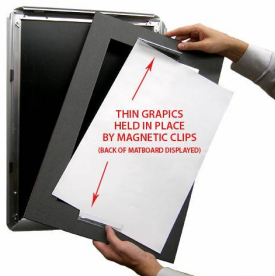

## Designer SwingSnaps Front Loading Poster Snap Frames | 1" Wide Beveled Matboard

FOR CURRENT PRICING, VISIT THE ID # LISTED ABOVE

### Product Details

- Designer Snap Frames
- Snap Open Poster Frame
- Aluminum Snap Frame
- **1" Beveled Matboard Border**
- Quick-Changing Frame
- All 4 frame rails snap-open for easy poster changes
- Front Loading Frame for posters and other signage
- Snap Frame Profile: **1 1/4" Wide**
- Narrow profile offers **11/16"** overall off the wall depth
- Accepts printed material up to **1/16" thick**
- **9** Aluminum snap frame finishes available
- **.040** Backing Board: Thin, durable backer board provides rigidity for your poster
- **.020** clear PETG overlay is included to protect your poster insert
- **No Tools!** All four frame sides snap-open easily by hand
- SwingSnaps poster frames can mount either **Portrait or Landscape**
- Installs Easily: Punched holes in frame allow for easy surface mounting
- **Wall Hanging Hardware (screws) Included**
- **Call for Custom Snap Frames with Custom Matte Boards**
  
- All Snap Poster Frames Shipped **ASSEMBLED**
- Designer snap-open displays **for INDOOR USE ONLY**

### Matboards Create Numerous Benefits

- The 1" wide Mat Border provides an upscale touch to your poster insert with greater impact.
- Re-Printing of smaller size inserts will have cost savings.
- You can change your Mat Border colors anytime, and create an entire new look for your interior.