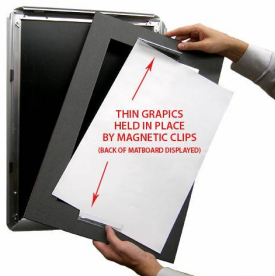

Designer SwingSnaps Front Loading Poster Snap Frames | 1" Wide Beveled Matboard

FOR CURRENT PRICING, VISIT THE ID # LISTED ABOVE

Product Details

- **Designer Snap Frames**
- Snap Open Poster Frame
- Aluminum Snap Frame
- **1" Beveled Matboard Border**
- Quick-Changing Frame
- All 4 frame rails snap-open for easy poster changes
- Front Loading Frame for posters and other signage
- Snap Frame Profile: **1 1/4" Wide**
- Narrow profile offers **11/16"** overall off the wall depth
- Accepts printed material up to **1/16" thick**
- **9** Aluminum snap frame finishes available
- **.040** Backing Board: Thin, durable backer board provides rigidity for your poster
- **.020** clear PETG overlay is included to protect your poster insert
- **No Tools!** All four frame sides snap-open easily by hand
- SwingSnaps poster frames can mount either **Portrait or Landscape**
- Installs Easily: Punched holes in frame allow for easy surface mounting
- **Wall Hanging Hardware (screws) Included**
- **Call for Custom Snap Frames with Custom Matte Boards**

- All Snap Poster Frames Shipped **ASSEMBLED**
- Designer snap-open displays for INDOOR USE ONLY

Matboards Create Numerous Benefits

- The 1" wide Mat Border provides an upscale touch to your poster insert with greater impact.
- Re-Printing of smaller size inserts will have cost savings.
- You can change your Mat Border colors anytime, and create an entire new look for your interior.

Matboard Details

- 1" Viewable Mat Border
- Matboard Overlaps Poster by 1" ALL AROUND
- (24) Beveled Matte Board Colors Available
- Magnetic Clamps are placed onto the back of the Matboard

to secure your thin poster, graphic or image in place.