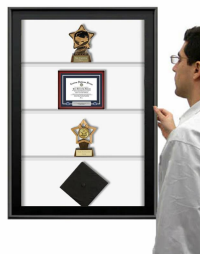

**Designer Metal Shadow Box Swingframes with Wood Shelves (4" Deep)**

FOR CURRENT PRICING, VISIT THE ID # LISTED ABOVE

**Product Details**

- SwingFrame Designer Shadow Box with Wood Shelves
- Metal Framed Shadow Box
- Wall Mount, Swing Open Shadow Box Display Case
- Patented swing-open shadowbox frame system (opens right to left)
- Features concealed hinges and Gravity Lock which provide a clean design
- Shadow Box Frame Profile: 5/8" Wide
- Interior Depth: 4" Inches
- Overall Depth: 5 5/8" (this includes the front flanged frame)
- (5) Frame Finishes: Anodized Aluminum
- Beveled Matboard: Complimentary color to shadow box frame. (For larger sized

frames a vinyl matboard is used.)

\*Large Shadowboxes come with complimentary finished border

- Exterior Box Sides: Finished with a complimentary laminate to frame
- Interior Finish: White or Black come standard

\*Optional interior finish available to match the exterior laminate

- Backing Board: Solid 1/2" thick wood backing
- Shelf holes are aligned on the the interior sides for shelf height adjustment
- Shelf holes are spaced out 2 1/2" apart down the interior sides
- (4) shelf clips per shelf are included (sized to fit the pre-drilled shelf holes)
- Break Resistant Acrylic: Perfect for high traffic or public environments
- Installs Easily: Wall mounting hardware included
- For Indoor Use Only
- Call to Customize Wall Mount Large Shadow Box with Shelves

**Shelf Information**

**Number of Shelves (Wooden)**

Choose between 1, 2, 3, 4, 5 or 6 shelves for your shadowbox display. Additional shelves or replacement shelves are available upon request.

**Shelf Support Standards ( )**