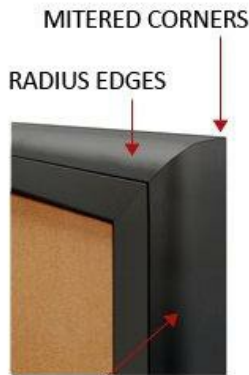

Outdoor Enclosed Bulletin Boards with Light | Radius Edge SwingCase Single Door

FOR CURRENT PRICING, VISIT THE ID # LISTED ABOVE

Radius Edge Outdoor Enclosed Bulletin Board Lighted Product Details

- **Outdoor Enclosed Bulletin Board**
- Contemporary, Smooth, Radius Edge Cabinet Corners
- Aluminum Case Construction
- Weather Resistant Enclosed Display Cabinet
- Lighted Display Case
- UL Rated, Slim T-8 Florescent Bulb, Energy Efficient, Long Lasting
- Sleek radius edge design with with mitered corners
- Wall Mount, Single Door
- Full length piano hinge (opens right to left)
- Locking Message Display Case
- Security cam-lock on front of frame (2 keys included)
- Overall Exterior Cabinet Depth: 4"
- Interior Useable Depth: 2 5/8"
- Extra deep for displaying bulkier items
- 4 outdoor treated frame finishes (see below)
- Break Resistant Acrylic: Ideal for high traffic or public environments
- Natural cork interior surface
- Weather Resistant and Made for the Outdoors
- Withstands typical everyday outside elements -Not Floodproof
- Weep Holes provided on bottom help drain any water
- Side Vents help reduce any condensation
- Weather resistant aluminum backing with silicone sealant
- Illuminated Case must be **surface mounted** on the wall
- 2 Large Radius Sizes SHIPS FREE FREIGHT (see Size Chart ICON for details)
- Call for Custom Outdoor Bulletin Board Display Cases

RADIUS EDGES on ALL 4 Sides
Sleek and Contemporary Design

WHAT IS VIEWABLE AREA?

Lighting Specifications

- UL approved T8 fluorescent bulbs are positioned on top to shine down
- Electric Cord: 3-wire center back exit (electrician needed for hard wiring)

Bulletin Board Ordering Options

- Frame Orientation: Portrait or Landscape
- Vinyl covering over cork board (see colors below)

Door Window: Break Resistant or Tempered Glass

- Break Resistant Acrylic: 1/8" thick, lightweight (Standard)
- Tempered Glass: 1/8" Tempered Glass is offered for public environments