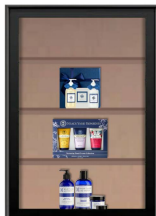

Designer Metal Shadow Box Swingframes with Wood Shelves (3" Deep)

FOR CURRENT PRICING, VISIT THE ID # LISTED ABOVE

Product Details

- SwingFrame Designer Shadow Box with Wood Shelves
- Metal Framed Shadow Box
- Wall Mount, Swing Open Shadow Box Display Case
- Patented swing-open shadowbox frame system (opens right to left)
- Features concealed hinges and Gravity Lock which provide a clean design
- Shadow Box Frame Profile: 5/8" Wide
- Interior Depth: 3" Inches
- Overall Depth: 4 5/8" (this includes the front flanged frame)
- (5) Frame Finishes: Anodized Aluminum
- Beveled Matboard: Complimentary color to shadow box frame. (For larger sized

frames a vinyl matboard is used.)

*Large Shadowboxes come with complimentary finished border

- Exterior Box Sides: Finished with a complimentary laminate to frame
- Interior Finish: White or Black come standard

*Optional interior finish available to match the exterior laminate

- Backing Board: Solid 1/2" thick wood backing
- Shelf holes are aligned on the the interior sides for shelf height adjustment
- Shelf holes are spaced out 2 1/2" apart down the interior sides
- (4) shelf clips per shelf are included (sized to fit the pre-drilled shelf holes)
- Break Resistant Acrylic: Perfect for high traffic or public environments
- Installs Easily: Wall mounting hardware included
- For Indoor Use Only
- Call to Customize Wall Mount Large Shadow Box with Shelves

Shelf Information

Number of Shelves (Wooden)

Choose between 1, 2, 3, 4, 5 or 6 shelves for your shadowbox display. Additional shelves or replacement shelves are available upon request.

Shelf Support Standards ()