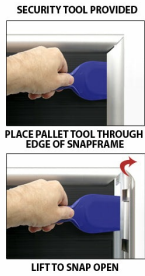

SwingSnap Extra Large Front Loading Poster Snap Frames in 25 Sizes | Tight Security-Style Frame with Pallet Tool

**FOR CURRENT PRICING, VISIT THE ID # LISTED ABOVE
FREE SHIPPING**

Product Details

- Extra Large Security Snap Poster Frame
- Wall Mount Snap Lock Poster Frame
- Security Pallet Tool Included
- Aluminum Snap Frame Profile: 1 1/4" Wide
- Quick-Changing, all 4 frame rails snap-open
- Front Loading Frame for posters and other signage
- Aluminum Snap Frame Profile: 1 1/4" Wide
- Narrow profile offers 11/16" overall off the wall depth
- Accepts printed material up to 1/16" thick
- Viewable Area: Moulding overlaps poster insert by 3/8" all around
- (3) Aluminum snap frame finishes
- .040 Backing Board: Thin, rigid board provides rigidity poster
- .020 clear PETG overlay is included to protect your poster insert
- **Security Pallet Tool Included!** Ideal for high traffic, public environments.
- SwingSnap poster frames can mounts Portrait or Landscape
- Installs Easily: Punched holes in frame for easy surface mounting
- Wall Hanging hardware (screws) included
- **Free Shipping**
- Call For Custom Snap Frames Large Sizes and Small Snap Frame Sizes

All Ex Large Snap Frame Sizes Shipped UNASSEMBLED

- Aluminum snap-open displays are for **INDOOR** or ****OUTDOOR** use

****Make sure you laminate your insert material if going outdoors**

****Poster Snap Frames are weather resistant...not water-proof**

Ships Unassembled

- ALL snap frame sizes are cut to size, and prepped for easy assembly
- Takes minutes to assemble, Corner Key and Mounting Hardware Included
- Backing Board is rolled up and placed into box for shipping cost savings
- Clear Overlay is rolled up and placed into box for shipping cost savings