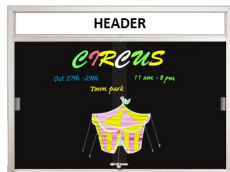

Indoor Dry Erase Black Marker Boards with Personalized Header (RADIUS EDGE) (Sliding Glass Doors)

FOR CURRENT PRICING, VISIT THE ID # LISTED ABOVE
FREE SHIPPING

Product Details

- Indoor Enclosed Dry Erase Black Board
- 2 Sliding Glass Enclosed Boards
- Tempered Glass Door Markerboards
- Locking Dry Erase Display Case
- Aluminum Cabinet Construction
- Contemporary Radius Edge Frame with Mitered Corners
- Sliding Glass Enclosed Dry Erase Boards
- 5" High Visible White Message Header Panel
- Plastic finger pulls are provided on each door for easy sliding
- Secured with ratchet lock (two keys included)
- 5 Bright Sticks Fluorescent Markers Included ()
- **Black Board:** Durable Magnetic Porcelain Steel Surface
- Dry Erase Marker Board Color: **Gloss Black**
- 1" Wide Main Frame
- 4" Case Depth
- **For INDOOR DISPLAY USE ONLY**
- Glass Dry Erase Boards **FREE SHIPPING FREIGHT**
- Call for Custom Indoor Enclosed Dry Erase Display Boards

Header Details

- UPPERCASE Helvetica vinyl lettering
- Black lettering on a 5" white header (3" max text height)

IMPORTANT HEADER ORDERING DETAILS

Please type your message in the text box provided below, we will try to keep your message on one line unless otherwise specified. If we can't fit your message on one line we will center your copy on two lines. For the customer that needs a specific font, color or text positioning, you may call customer service with your requests.