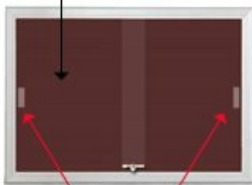

Indoor Radius Letter Boards with Sliding Glass Doors (Mitered Corners with RADIUS EDGE)

FOR CURRENT PRICING, VISIT THE ID # LISTED ABOVE

Product Details

- Sliding Glass Enclosed Letter Boards
- Aluminum Cabinet Construction
- Contemporary **Radius Edge Frame**
- Secured with ratchet lock (two keys included)
- Standard Black felt letter board allows for easy letter and number insertion
- 3/4" White Helvetica letters / numbers included (290 Character Sprue Set)
- Tempered glass is used for the sliding doors
- 1" Wide Main Frame
- 4" Case Depth
- **For INDOOR DISPLAY USE ONLY**
- Glass Letter Boards **FREE SHIPPING FREIGHT**

Ordering Options

- Frame Orientation: Portrait or Landscape
- Optional colors for felt letterboard panel
- Optional letter & character sets (1/2", 3/4", 1", 2", 3")

(5) FELT COLORS
(shown in Burgundy)

**HANDLE GRIPS
ARE POSITIONED
ON EACH DOOR FOR EASY
DOOR SLIDING**

MITERED CORNERS

RADIUS EDGE

Model	Overall Size	Viewable Area	Number of Doors	Ships Via	Weight
LBISGR-4040	40" Wide x 40" High	38" x 38"	2	Freight	57 LBS
LBISGR-4050	40" Wide x 50" High	38" x 48"	2	Freight	70 LBS
LBISGR-4836	48" Wide x 36" High	46" x 34"	2	Freight	68 LBS

LBISGR-4860	48" Wide x 60" High	46" x 58"	2	Freight	102 LBS
LBISGR-5040	50" Wide x 40" High	48" x 38"	2	Freight	71 LBS
LBISGR-6024	60" Wide x 24" High	58" x 22"	2	Freight	51 LBS
LBISGR-6030	60" Wide x 30" High	58" x 28"	2	Freight	64 LBS
LBISGR-6036	60" Wide x 36" High	58" x 34"	2	Freight	82 LBS
LBISGR-6040	60" Wide x 40" High	58" x 38"	2	Freight	85 LBS
LBISGR-6048	60" Wide x 48" High	58" x 46"	2	Freight	102 LBS
LBISGR-7224	72" Wide x 24" High	70" x 22"	2	Freight	61 LBS
LBISGR-7230	72" Wide x 30" High	70" x 28"	2	Freight	77 LBS
LBISGR-7236	72" Wide x 36" High	70" x 34"	2	Freight	92 LBS
LBISGR-7248	72" Wide x 48" High	70" x 46"	2	Freight	112 LBS