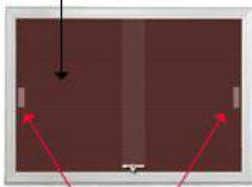

**Indoor Radius Letter Boards with Sliding Glass Doors (Mitered Corners with RADIUS EDGE)**

FOR CURRENT PRICING, VISIT THE ID # LISTED ABOVE

**Product Details**

- Sliding Glass Enclosed Letter Boards
- Aluminum Cabinet Construction
- Contemporary **Radius Edge Frame**
- Secured with ratchet lock (two keys included)
- Standard Black felt letter board allows for easy letter and number insertion
- 3/4" White Helvetica letters / numbers included (290 Character Sprue Set)
- Tempered glass is used for the sliding doors
- 1" Wide Main Frame
- 4" Case Depth
- **For INDOOR DISPLAY USE ONLY**
- Glass Letter Boards **FREE SHIPPING FREIGHT**

**Ordering Options**

- Frame Orientation: Portrait or Landscape
- Optional colors for felt letterboard panel
- Optional letter & character sets (1/2", 3/4", 1", 2", 3")

(5) FELT COLORS  
(shown in Burgundy)

**HANDLE GRIPS**  
**ARE POSITIONED**  
**ON EACH DOOR FOR EASY**  
**DOOR SLIDING**

MITERED CORNERS

RADIUS EDGE

Model	Overall Size	Viewable Area	Number of Doors	Ships Via	Weight
LBISGR-4040	40" Wide x 40" High	38" x 38"	2	Freight	57 LBS
LBISGR-4050	40" Wide x 50" High	38" x 48"	2	Freight	70 LBS
LBISGR-4836	48" Wide x 36" High	46" x 34"	2	Freight	68 LBS

LBISGR-4860	48" Wide x 60" High	46" x 58"	2	Freight	102 LBS
LBISGR-5040	50" Wide x 40" High	48" x 38"	2	Freight	71 LBS
LBISGR-6024	60" Wide x 24" High	58" x 22"	2	Freight	51 LBS
LBISGR-6030	60" Wide x 30" High	58" x 28"	2	Freight	64 LBS
LBISGR-6036	60" Wide x 36" High	58" x 34"	2	Freight	82 LBS
LBISGR-6040	60" Wide x 40" High	58" x 38"	2	Freight	85 LBS
LBISGR-6048	60" Wide x 48" High	58" x 46"	2	Freight	102 LBS
LBISGR-7224	72" Wide x 24" High	70" x 22"	2	Freight	61 LBS
LBISGR-7230	72" Wide x 30" High	70" x 28"	2	Freight	77 LBS
LBISGR-7236	72" Wide x 36" High	70" x 34"	2	Freight	92 LBS
LBISGR-7248	72" Wide x 48" High	70" x 46"	2	Freight	112 LBS