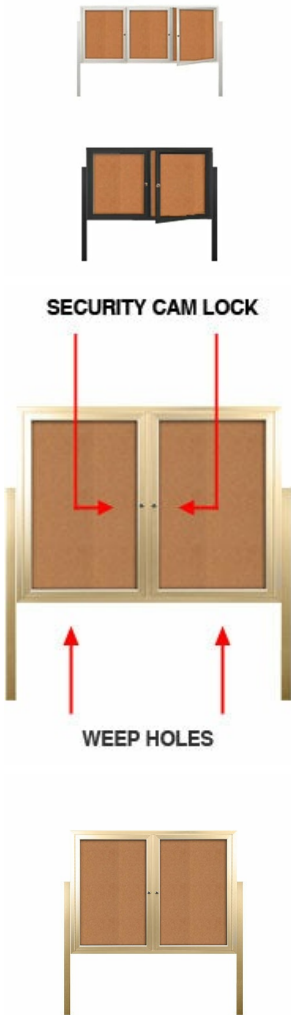

SwingCase Outdoor Enclosed Poster Display Cases 2-3 Doors with Two Posts | Metal Cabinet in 35+ Sizes

FOR CURRENT PRICING, VISIT THE ID # LISTED ABOVE
FREE SHIPPING

Product Details

- Free-Standing Outdoor Poster Display Cases
- Weather-Resistant Aluminum Cabinet with Posts
- Enclosed Bulletin Board Cabinet with 2 and 3 Doors
- Two 8 Foot 2x2 Metal Posts
- Choose 2 or 3 Door Model Type
- Full-length piano hinges support each door
- Locking Poster Case
- Security Cam-Lock on the front of each door (2 keys included)
- Classic Mitered Style Cabinet Corners
- Overall Display Case Depth: **3 1/8"**
- Interior Useable Depth: **1 5/8"**
- 4 outdoor treated frame finishes
- Break-Resistant Clear Acrylic Window
- Self-sealing cork interior pinboard surface
- Withstands the typical outside elements - Not flood or waterproof
- Weep Holes on Cabinet Bottom Help Drain Any Water + Dissipate Condensation
- Weather-resistant aluminum backing with silicone sealant
- Call to customize Outdoor Poster Board with Posts

Post Specifications

- Post Dimensions: 2" x 2" x 96" (8 Feet High)
- Posts are attached to the cabinet the sides. Pre-drilled holes will be provided on the posts for easy display case mounting.
- Posts should be secured at least 3 feet into the ground for proper support.

Ordering Options

- Vinyl covering over corkboard
- Plastic Clear or Multi-Color Push Pins (100 per box)
- **Door Window: Break Resistant or Tempered Glass**
 - Break Resistant Acrylic: 1/8" thick, lightweight (Standard)
 - 1/4" Tempered Glass for public environments and locations that require this added safety feature. (Upcharge)
 - If chosen we will use our heavy duty door that will change one of 2 dimensions by 1/2". We will contact you if you do not indicate which dimension you would like adjusted in your order notes.
 - The viewable area can decrease by 1/2" or the overall size can be increased by 1/2".