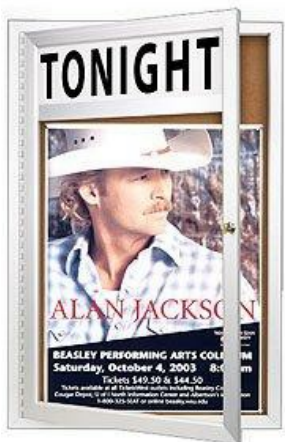

Ordering Options

- Frame Orientation: Portrait or Landscape
- Vinyl covering over corkboard (see colors below)

Door Window: Break Resistant or Tempered Glass

- Break Resistant Acrylic: 1/8" thick, lightweight (Standard)
- Tempered Glass: 1/8" Tempered Glass is offered for public environments which require this added safety standard. (25% Up charge)

Model	Interior Size	Viewable Area	Overall Size (Portrait)	Overall Size (Landscape)	Ships Via	Shipping Weight