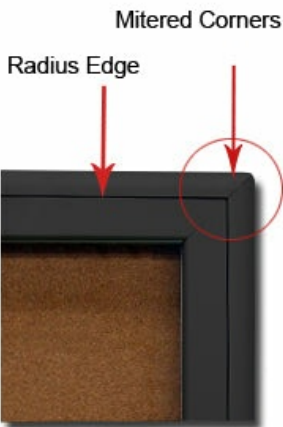

Ordering Options

- Vinyl covering over cork (see colors below)
- Frame Orientation: Portrait or Landscape

Door Window: Break Resistant or Tempered Glass

- Break Resistant Acrylic: 1/4" thick, lightweight (Standard)
- Tempered Glass: 1/4" Tempered Glass is offered for public environments

which require this added safety standard. (25% Up-charge)

Landscape Orientation Information