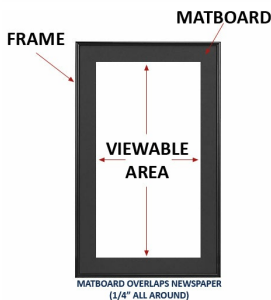

**Classic Wood Frame Newspaper Display Frames with Beveled Matboard**

FOR CURRENT PRICING, VISIT THE ID # LISTED ABOVE  
FREE SHIPPING

**Product Details**

- Classic Wood Frame Newspaper Frame
- Indoor Wall Mount Display Frame
- Add Your Own Treasured Newspaper into the Frame
- Access Wood Newspaper Frame Profile: **1 3/8" Wide**
- Overall Frame Depth: **3/4"**
- Newspaper Thickness: Frames accommodate up to 10 Pages
- Frame Orientation: All sizes come standard in **PORTRAIT** orientation
- **9** Wood frame finishes available
- Beveled Matte Board: Raven Black or Arctic White (see below)
- Strong lightweight acrylic provides a clear viewing window
- **1/8"** Cardboard Backer
- Installs Easily: Mounting & Framing hardware included
- Wood newspaper display frames [for INDOOR USE ONLY](#)
- **Call for Custom Newspaper Size (Broad or Tabloid)**
- **Call for Custom Newspaper Styles (Frame or Matboard Color)**