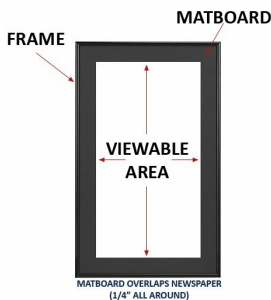

DON'T SEE YOUR NEWSPAPER?...CALL US WITH YOUR LOCAL NEWSPAPER AND NEWSPAPER SIZE AND WE'LL BUILD IT FOR YOU.

Ordering Options

- Matboard Colors
- Backing Board: Choose to upgrade your backer to Acid Free Foamboard

Acrylic Window

- **Clear Acrylic (Standard...Included in Price)**
  - Strong lightweight acrylic provides a clear viewing window
- **Non-Glare (See Pricing)**
  - Reduces glare from natural or artificial light
- **Break Resistant (See Pricing)**
  - High Impact acrylic, perfect for high traffic or public environments
- **Ultra Violet Filter Conservation Grade (See Pricing)**
  - Protects against fading, yellowing, loss of value

IMPORTANT - We Need Your Newspaper Size

IMPORTANT! WE NEED YOUR NEWSPAPER SIZE

Newspaper sizes are constantly changing in this day and age. For that reason we require you to measure your newspaper and provide the **EXACT** dimensions (Width x Height)

When ordering the Newspaper Frame below, make sure to provide your **EXACT** newspaper measurements into the blank text box labeled:

"Enter Your EXACT Newspaper Size"

This is the size we will build the newspaper frame for.

ANY QUESTIONS...LET US KNOW!!!