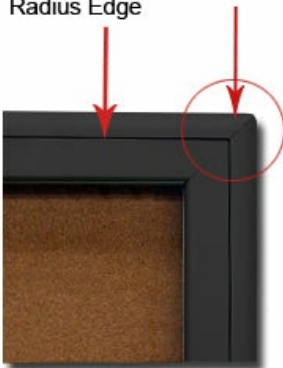

Ordering Options

- Frame Orientation: Portrait or Landscape
- Vinyl covering over corkboard

**Door Window: Break Resistant or Tempered Glass**

- Break Resistant Acrylic: 1/8" thick, lightweight (Standard)

Radius Edge

Mitered Corners

Radius Edge

- Tempered Glass: 1/8" Tempered Glass is offered for public environments which require this added safety standard. (25% Up-charge)

Model	Interior Size	Viewable Area	Overall Size (Portrait)	Overall Size (Landscape)	Ships Via	Shipping Weight
13 3/4" x 22 1/2"	16 1/4" x 29 1/2"	FedEx	23	SCPRH-8511	9 3/4" x 12 3/4"	8 1/2" x 11"
16 1/4" x 25 1/2"	19 1/4" x 22 1/2"	FedEx	27	SCPRH-1114	12 1/4" x 15 3/4"	11" x 14"
16 1/4" x 28 1/2"	22 1/4" x 22 1/2"	FedEx	27	SCPRH-1117	12 1/4" x 18 3/4"	11" x 17"
23 1/4" x 35 1/2"	29 1/4" x 29 1/2"	FedEx	30	SCPRH-1824	19 1/4" x 25 3/4"	18" x 24"
24" x 36"	36" x 24"	FedEx	30	SCPRH-1924	20 1/4" x 25 3/4"	18 3/4" x 24 1/2" (Landscape 30 3/4" x 13 1/2")
27 1/4" x 39 1/2"	33 1/4" x 33 1/2"	FedEx	31	SCPRH-2228	23 1/4" x 29 3/4"	22" x 28"
29 1/4" x 47 1/2"	41 1/4" x 35 1/2"	Freight	38	SCPRH-2436	25 1/4" x 37 3/4"	24" x 36"
32 1/4" x 51 1/2"	45 1/4" x 38 1/2"	Freight	48	SCPRH-2740	28 1/4" x 41 3/4"	27" x 40"
32 1/4" x 52 1/2"	46 1/4" x 38 1/2"	Freight	48	SCPRH-2741	28 1/4" x 42 3/4"	27" x 41"
35 1/4" x 51 1/2"	45 1/4" x 41 1/2"	Freight	48	SCPRH-3040	31 1/4" x 41 3/4"	30" x 40"
42 1/4" x 48 1/2"	N/A	Freight	70	SCPRH-3636	37 1/4" x 37 3/4"	36" x 36"
42 1/4" x 60 1/2"	54 1/4" x 48 1/2"	Freight	85	SCPRH-3648	37 1/4" x 49 3/4"	36" x 48"