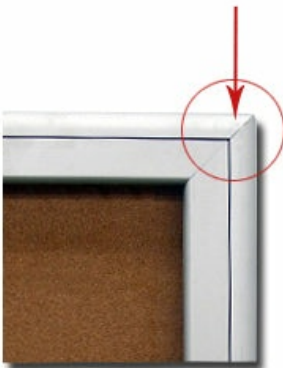

- Outdoor Poster Display Case
- **Weather Resistant Cabinet**
- Durable Aluminum Construction
- Sleek Radius Edge frame profile with mitered corners
- Wall Mount, Single Door Viewing
- Features full length piano hinge (opens right to left)
- Locking Display Case
- Security cam-lock on front of frame (2 keys included)
- Overall Poster Case Cabinet Depth: 2"
- Interior Useable Depth: 5/8"
- 4 outdoor treated metal frame finishes (see below)
- Break Resistant Acrylic: Ideal for high traffic public environments
- Natural tan cork board interior surface
- Weather Resistant and Made for the Outdoors
- Withstands typical everyday outside elements - Not Floodproof
- **Cabinet Weep Holes** helps drain any water
- Vents help reduce any condensation buildup
- Weather resistant aluminum backing with silicone sealant
- Radius Edge Display Case must be **surface mounted** on the wall
- **2 Larger Sizes Ships FREE FREIGHT** (see Size Chart ICON for details)
- **Call for Custom Outdoor Poster Case Sizes**

WHAT IS VIEWABLE AREA? ()

**Outdoor Poster Case Ordering Options**

- Frame Orientation: Portrait or Landscape
- Vinyl covering over cork (see colors below)

**Door Window: Break Resistant or Tempered Glass**

- Break Resistant Acrylic: 1/8" thick, lightweight (Standard)
- Tempered Glass: 1/8" Tempered Glass is offered for public environments

which require this added safety standard. (25% Up charge)

Radius Edge

Frame Swings Open-  
Security Cam Lock  
On Front

Radius  
Corner

Model	Interior Size	Viewable Area	Overall Size (Portrait)	Overall Size (Landscape)	Ships Via	Shipping Weight
SCPR-8511	9 3/4" x 12 3/4"	8 1/2" x 11"	13 3/4" x 16"	16 1/4" x 13 1/2"	FedEx	17
SCPR-1114	12 1/4" x 15 3/4"	11" x 14"	16 1/4" x 19"	19 1/4" x 16"	FedEx	18