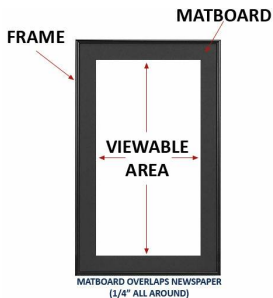

Ordering Options

- Matboard Colors
- Backing Board: Choose to upgrade your backer to Acid Free Foamboard

Acrylic Window

- **Clear Acrylic (Standard...Included in Price)**
  - Strong lightweight acrylic provides a clear viewing window
- **Non-Glare (See Pricing)**
  - Reduces glare from natural or artificial light
- **Break Resistant (See Pricing)**
  - High Impact acrylic, perfect for high traffic or public environments
- **Ultra Violet Filter Conservation Grade (See Pricing)**
  - Protects against fading, yellowing, loss of value

IMPORTANT - We Need Your Newspaper Size

IMPORTANT! WE NEED YOUR NEWSPAPER SIZE

Newspaper sizes are constantly changing in this day and age. For that reason we require you to measure your newspaper and provide the **EXACT** dimensions (Width x Height)

When ordering the Newspaper Frame below, make sure to provide your **EXACT** newspaper measurements into the blank text box labeled:

"Enter Your EXACT Newspaper Size"

This is the size we will build the newspaper frame for.

ANY QUESTIONS...LET US KNOW!!!

Model	Newspaper	Ships Size	Shipping Weight