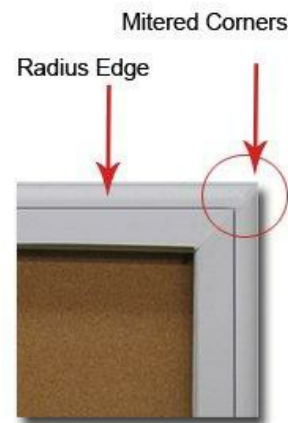

**Outdoor Enclosed Poster Display Cases with Lights (Radius Edge) SwingCase**

FOR CURRENT PRICING, VISIT THE ID # LISTED ABOVE

**Radius Edge Lighted Outdoor Poster Cases Product Details**

- **Outdoor Poster Cases**
- **Lighted Display Cases**
- **Contemporary Radius Edge Cabinet Design**
- Weather Resistant Cabinet
- Durable Aluminum Construction
- Enclosed Bulletin Board
- UL Rated, Slim T-8 Florescent Bulb: Long Lasting, Energy Efficient
- Light positioned on interior top shining downward
- Wall Mount Exterior Display Case
- Sleek radius edge with mitered corners
- Locking Poster Display Case
- Features full length piano hinge (opens right to left)
- Security cam-lock on front of frame (2 keys included)
- Overall Depth: 4"
- Interior Useable Depth: 2 5/8"
- Extra deep for displaying bulkier items
- 4 outdoor treated frame finishes (see below)
- Break Resistant Acrylic: Perfect for high traffic or public environments
- Natural cork interior surface
- Weather Resistant made for the Outdoors
- Withstands typical everyday outside elements - Not waterproof
- Bottom Cabinet Weep Holes help drain and expel any water
- Vents help reduce any condensation buildup
- Weather resistant aluminum backing with silicone sealant
- Case must be **surface mounted** on the wall
- 2 Larger Display Sizes **SHIPS FREE FREIGHT** (see Size Chart ICON for details)
- **Call for Custom Outdoor Enclosed Poster Displays**

WHAT IS VIEWABLE AREA?

**Lighting Specifications**

- UL approved T8 fluorescent bulbs are positioned on top to shine down
- Electric Cord: 3-wire center back exit (electrician needed for hardwiring)

**Ordering Options**

- Frame Orientation: Portrait or Landscape
- Vinyl covering over corkboard (see colors below)

**Door Window: Break Resistant or Tempered Glass**

- Break Resistant Acrylic: 1/8" thick, lightweight (Standard)
- Tempered Glass: 1/8" Tempered Glass is offered for public environments