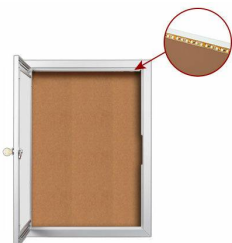

Outdoor Enclosed Menu Cases with Lights for 11" x 17" Landscape Size Menus

FOR CURRENT PRICING, VISIT THE ID # LISTED ABOVE
FREE SHIPPING

Product Details

- **Outdoor Lighted Menu Case**
- **Ideal for 11 x 17 Landscape Restaurant Menu Sizes**
- Sturdy Aluminum Menu Cabinet
- **Cork Bulletin Board Interior Panel**
- Features full length piano hinge
- Security cam-lock is positioned on front of frame (2 keys included)
- Overall Menu Case Depth: **3 1/8"**
- Interior Useable Depth: **1 5/8"**
- **4** outdoor treated frame finishes
- Break Resistant Acrylic: Perfect for high traffic or public environments
- Self healing natural cork interior
- **Weep holes** provided on bottom to reduce any condensation build-up
- Weather resistant aluminum backing with silicone sealant
- Withstands typical everyday outside elements: not flood or water proof
- **Call to customize Outdoor Enclosed Menu Display Cases**

Lighting Information

- Top Lighting - an LED strip is placed across the top and shines downward
- UL approved LED Strip Lighting
- Cool White LED Lighting
- LED Life: 50,000 hours
- We provide a 3-wire cord attached to the ballast / transformer inside the display case.
- When installing you should use a licensed electrician / installer to bring power to the display. The installer will best decide where to exit the hardwire provided (we do not provide an exit hole as we feel its best for the installer to decide the best exit point for power supply).

Ordering Options

- **Door Window: Break Resistant or Tempered Glass**
 - Break Resistant Acrylic: 1/8" thick, lightweight (Standard)
 - 1/4" Tempered Glass for public environments and locations that require this added safety feature. (Upcharge)
 - If chosen we will use our heavy duty door that will change one of 2 dimensions by 1/2". We will contact you if you do not indicate which dimension you would like adjusted in your order notes.
 - The viewable area can decrease by 1/2" or the overall size can be increased by 1/2".