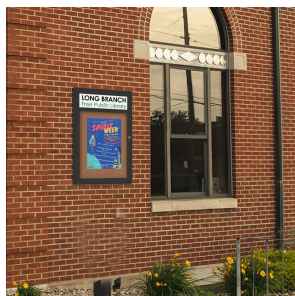

SwingCase Extra Large Outdoor Poster Display Cases with Radius Edges + Personalized Message Header
| 15+ Metal Cabinet Sizes

FOR CURRENT PRICING, VISIT THE ID # LISTED ABOVE

Product Details

- Wall Mount XL Outdoor Poster Display Cases
- Sleek Radius Edge Aluminum Cabinet Corners
- Your Personalized Message Header - **Printed Free**
- XL Single Door + Enclosed Cork Bulletin Board
- **All-Weather**, Durable Aluminum Construction
- Sleek Radius Edge with Mitered Cut Corners
- Made for the Outdoors
- Enclosed Bulletin Board Panel
- 5" High White Message Header Panel
- Your Personalized Text Message **Printed Free**
- Text Message Printed Up to 3" in Height, Uppercase Black Helvetica Font
- **Optional Custom Headers:** B/W, Color Logos, Graphic Images, Font Styles
- Security Cam-Lock on Front of Cabinet Door (2 keys included)
- Extra-Large Single Door with XL Clear Viewing Window
- Full-Length Solid Piano Hinge (opens right to left)
- Overall Radius Cabinet Depth: **4"**
- Interior Useable Depth: **2 5/8"**
- **Four** Outdoor Treated Metal Finishes
- Break-Resistant Clear Acrylic Window
- Self-Healing Natural Tan Cork Interior Surface
- Withstands Typical Everyday Outside Elements - Not floodproof
- **Bottom Cabinet Weep Holes** Drain Water + Dissipate Condensation
- Weather-Resistant Aluminum Backing with Silicone Sealant
- Poster Display Case Must be **Surface Mounted** on the Wall
- **Optional:** Various Colorful Vinyl-Covered Cork
- Cabinet Sizes in Portrait and Landscape Orientation
- **Free Shipping** (ground) on XL Poster Display Cases Radius Edge
- 15+ Standard Sizes Refer to the Outer Case Dimensions
- Contact Us for Custom Outdoor Poster Display Cases, Wall & Standing