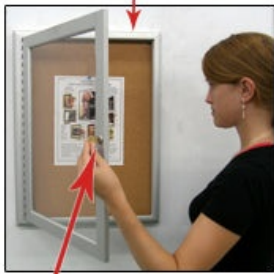

Frame Swings Open-
Security Cam Lock
On Front

MITERED CORNERS