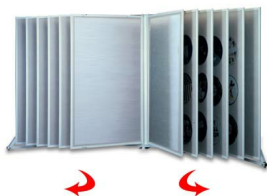

XL Multi Panel Vinyl Tackboard Floor Displays with Swing Panels | 4 Flip Panel Sizes with 2-Sided Viewing

FOR CURRENT PRICING, VISIT THE ID # LISTED ABOVE

Product Details

- X-Large Multi-Panel Vinyl Tackboard Floor Display
- Swing Panels Display Stand with 4 Panel Sizes
- All **STEEL** Construction Holds 6 or 10 Flip Panels
- 5 Floorstand & Swinging Panel Finishes
- Vinyl Color Available: **Gray**
- 4 XL Panel Sizes: 30" x 72" | 36" x 72" | 48" x 72" | 48" x 84"
- Each wall panel displays on two Sides
- **90-Degree panel viewing angle**
- Each floor bracket has 48 holes for spacing out panels
- Set up quickly and easily
- All display stand sizes come standard in **PORTRAIT** orientation
- XL Floor Standing Multi Panel Displays for **INDOOR USE ONLY**