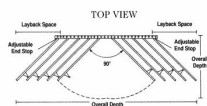

Shipping Info

Ships in 6-8 Weeks via Freight Truck

These displays are custom built per order placed. Not all materials are stocked, which may delay the ship date to 8+ weeks.

Sometimes we are able to ship sooner depending on the model, style and colors chosen. Please call us at to discuss your options / requirements, and we will try to accommodate as best we can.

Panel Size	Overall Dimensions	Ships Via	Viewable Panel Size
28 1/2" x 70 1/2"	30" Wide x 72" High	151" Wide x 78" High x 37" Deep	Freight
34 1/2" x 70 1/2"	36" Wide x 72" High	151" Wide x 78" High x 43" Deep	Freight
46 1/2" x 70 1/2"	48" Wide x 72" High	172" Wide x 78" High x 55" Deep	Freight
46 1/2" x 82 1/2"	48" Wide x 84" High	172" Wide x 90" High x 55" Deep	Freight