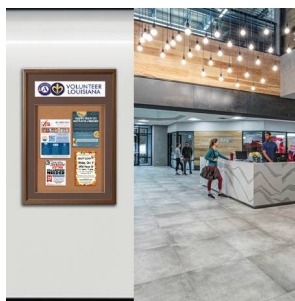

Wood Framed Designer Bulletin Board SwingFrame with Customized Message Header | Swing Open Frame - 8 Cabinet Sizes

FOR CURRENT PRICING, VISIT THE ID # LISTED ABOVE

Product Details

- SwingFrame Designer Bulletin Board with Header
- Swing Open, Wood Framed Cork Bulletin Board
- Personalized Message Header
- Text Message Printed Free + Custom Options
- Indoor, Wall Mount Enclosed Display Frame
- Patented swing-open frame system (opens right to left)
- Concealed Hinges and Sliding Gravity Lock
- Elegant 3-Step Wood Frame Profile: **1 3/8" Wide**
- Overall Frame Depth: **2 7/8"**
- Interior Usable Depth: **3/4"**
- 9 Wood frame finishes
- Beveled Matboard: Complementary color to wood frame
- Break Resistant Clear Acrylic Window
- 1/4" natural cork board mounted on fiberboard
- Installs Easily: Wall Mounting Cleat + Hardware Included
- Enclosed Bulletin Boards with Header **for Indoor Use Only**
- Call to Buy Custom Bulletin Board SwingFrame with Header

Header Details

- Helvetica vinyl lettering is centered and provided on a 6" removable header
- White lettering on a black background
- Black lettering on a white background

IMPORTANT HEADER ORDERING DETAILS