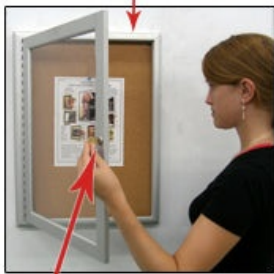

Outdoor Enclosed Menu Cases with Radius Edge Corners | Metal Cabinet Restaurant Menu Display in 15 Sizes

FOR CURRENT PRICING, VISIT THE ID # LISTED ABOVE

Radius Edge

Frame Swings Open-
Security Cam Lock
On Front

MITERED CORNERS

RADIUS EDGES

RADIUS EDGES on ALL 4 Sides
Sleek and Contemporary Design

Product Details

- Outdoor Restaurant Menu Display Case
- Sleek Radius Edge Cabinet Profile
- All-Weather Display Cabinet with Cork Board
- Sturdy Aluminum Menu Box Construction
- Features full-length piano hinge (opens right to left)
- Security cam-lock on front of frame (2 keys)
- Overall Menu Box Depth: 2"
- Interior Useable Depth: 5/8"
- 4 outdoor treated metal frame finishes
- Break Resistant Acrylic: Perfect for high-traffic or public environments
- Self-healing natural cork interior panel
- **Weep Holes** on bottom to reduce condensation build-up
- Large Sizes ship for FREE (see Size Chart)
- Weather resistant aluminum backing with silicone sealant
- Call for Custom Outdoor Menu Display Cases

Ordering Options

- Frame Orientation: Portrait or Landscape
- Vinyl covering over cork

Door Window: Break Resistant or Tempered Glass

- Break Resistant Acrylic: 1/8" thick, lightweight (Standard)
- Tempered Glass: 1/8" Tempered Glass is offered for public environments

which require this added safety standard. (Upcharge)

Model	Interior Size	Viewable Area	Overall Size (Portrait)	Overall Size (Landscape)	Ships Via	Shipping Weight
SCMR-8511	9 3/4" x 12 3/4"	8 1/2" x 11"	13 3/4" x 16"	16 1/4" x 13 1/2"	FedEx	17
SCMR-1114	12 1/4" x 15 3/4"	11" x 14"	16 1/4" x 19"	19 1/4" x 16"	FedEx	19