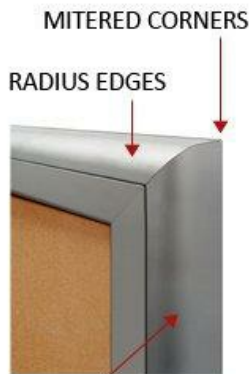

Outdoor Enclosed Bulletin Boards with Message Header | Radius Edge SwingCase

FOR CURRENT PRICING, VISIT THE ID # LISTED ABOVE

Radius Edge Outdoor Enclosed Bulletin Board with Header Product Details

RADIUS EDGES on ALL 4 Sides
Sleek and Contemporary Design

Radius Edge
Frame Profile Makes
For Sleek Design

- **Outdoor Enclosed Bulletin Board**
- [Contemporary Radius Edge Cabinet Corners](#)
- Aluminum Case Construction
- Weather Resistant Enclosed Display Cabinet
- [Enclosed Cork Bulletin Board](#)
- 5" High White Message Header Panel
- Your Personalized Message Text Printed Free
- Header Text Printed up to 3" High ALL CAPS Black Helvetica Font
- Sleek radius edge design with mitered corners
- Wall Mount, Single Door
- Full length piano hinge (opens right to left)
- Locking Message Display Case
- Security cam-lock on front of frame (2 keys included)
- Overall Exterior Cabinet Depth: 2"
- Interior Useable Depth: 5/8"
- Extra deep for displaying bulkier items
- 4 outdoor treated frame finishes (see below)
- Break Resistant Acrylic: Ideal for high traffic or public environments
- Natural tan cork interior surface
- Weather Resistant Cabinet Made for the Outdoors
- Withstands typical everyday outside elements - Not water or flood proof
- Bottom Weep Holes on help drain any water
- Vents help reduce any condensation build-up
- Weather resistant aluminum backing with silicone sealant
- 6 Large Radius Sizes SHIPS FREE FREIGHT (see Size Chart ICON for details)
- Case must be **surface mounted** on the wall
- [Call for Custom Enclosed Outdoor Bulletin Board Display Cases](#)