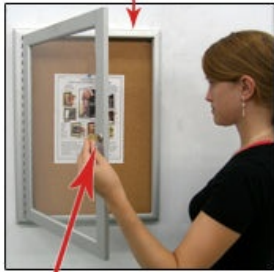

Frame Swings Open-
Security Cam Lock
On Front

MITERED CORNERS