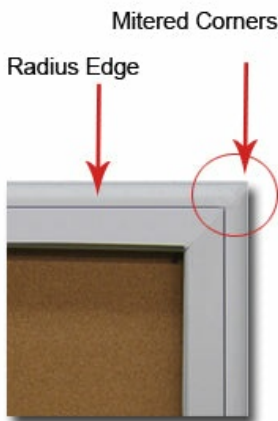

Extra Large Indoor Enclosed Bulletin Boards | Wall SwingCases with Radius Edge Corners

FOR CURRENT PRICING, VISIT THE ID # LISTED ABOVE

Product Details

- **XL Indoor Enclosed Bulletin Board**
- Extra Large Message Notice Board
- [Contemporary Radius Edge Cabinet Corners](#)
- Aluminum Case Construction
- Sleek radius edge design with with mitered corners
- **Enclosed Cork Bulletin Board**
- Wall Mount, XL Single Door
- Full length piano hinge (opens right to left)
- Locking Message Display Case
- Security cam-lock on front of display case frame (2 keys included)
- Overall Cabinet Depth: 2"
- Interior Useable Depth: 5/8"
- Extra deep for displaying bulkier items
- 4 popular frame finishes
- Break Resistant Acrylic: Ideal for high traffic or public environments
- Self healing natural cork interior
- **X Large Radius Sizes SHIPS FREE FREIGHT**
- Display Case must be **surface mounted** on the wall
- **Call for Custom Indoor Bulletin Board Display Case Sizes**

Ordering Options

- Vinyl covering over cork
- Frame Orientation: Portrait or Landscape

Door Window: Break Resistant or Tempered Glass

- Break Resistant Acrylic: 1/4" thick, lightweight (Standard)
- Tempered Glass: 1/4" Tempered Glass is offered for public environments

which require this added safety standard. (Upcharge)

Landscape Orientation Information

*For outdoor poster cases being built for landscape orientation, the following information below will apply.

- The hinge placement will always be on Top (**Door Swings Upward**)
- Prop arms will be added to the unit to support and hold the door.
- The prop arms will extend the door open at approximately 45 degrees.