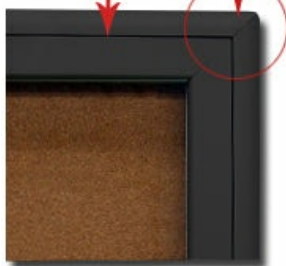

**Lighting Specifications**

- UL approved T8 florescent bulbs are positioned on top to shine down
- Electric Cord: 3-wire center back exit (electrician needed for hard wiring)

**Ordering Options**

- Vinyl covering over cork (see colors below)
- Frame Orientation: Portrait or Landscape

Radius Edge

Mitered Corners

Radius Edge

**Door Window: Break Resistant or Tempered Glass**

- Break Resistant Acrylic: 1/4" thick, lightweight (Standard)
- Tempered Glass: 1/4" Tempered Glass is offered for public environments which require this added safety standard. (25% Up-charge)