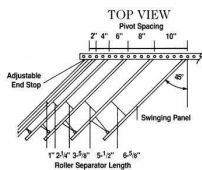

Velcro Hook Tape (1" Wide):

Use 1" hook tape to display materials on our loop fabric panel displays. Pressure sensitive adhesive backing keeps materials securely displayed, yet easy to remove or reposition. Each roll is 5 yards or 25 yards in length