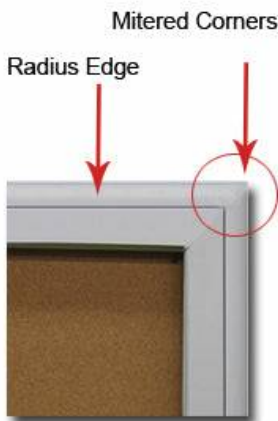

Extra Large Indoor Enclosed Metal Poster Cases with Radius Edge Cabinet Corners 15+ Sizes

FOR CURRENT PRICING, VISIT THE ID # LISTED ABOVE

Product Details

- XL SwingCase Poster Display Cases
- Indoor, Wall Mount Enclosed Bulletin Board
- Smooth, Radius Edge Cabinet Corners Design
- Single Door Durable Aluminum Construction
- Sleek radius edge frame profile with mitered cut
- Smooth, Safe, Front-Facing Radius Edge Corners
- Cork Bulletin Board Display Interior
- Extra Large, Single Door Viewing Window
- Full-length Solid Piano Hinge (opens right to left)
- Locking Display Cabinet
- Security cam-lock ion front of frame cabinet door (2 keys included)
- Overall Cabinet Depth: 2"
- Interior Useable Depth: 5/8"
- Four Metal Case Finishes
- Break-Resistant Clear Acrylic Window
- Self-healing natural cork interior
- Choose Portrait or Landscape Orientation
- Display Case must be surface mounted on the wall
- 15+ Standard Sizes in this Collection
- **Free Shipping**
- Contact Us for Custom Radius Edge Poster Case Sizes

Ordering Options

- Fabric covering over cork
- Frame Orientation: Portrait or Landscape
 - **Landscape Orientation Information** - For outdoor poster cases being built for landscape orientation, the following information below will apply.
 - The hinge placement will always be on Top (**Door Swings Upward**)
 - Prop arms will be added to the unit to support and hold the door.
 - The prop arms will extend the door open at approximately 45 degrees.
- **Door Window: Break Resistant or Tempered Glass**
 - Break Resistant Acrylic: 1/8" thick, lightweight (Standard)
 - 1/4" Tempered Glass for public environments and locations that require this added safety feature. (Upcharge)
 - If chosen we will use our heavy duty door that will change one of 2 dimensions by 1/2". We will contact you if you do not indicate which dimension you would like adjusted in your order notes.
 - The viewable area can decrease by 1/2" or the overall size can be increased by 1/2".