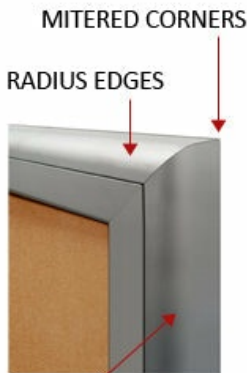

RADIUS EDGES on ALL 4 Sides
Sleek and Contemporary Design

Ordering Options

- Frame Orientation: Portrait or Landscape
- Fabric covering over cork board

Door Window: Break Resistant or Tempered Glass

- Break Resistant Acrylic: 1/8" thick, lightweight (Standard)
- Tempered Glass: 1/8" Tempered Glass is offered for public environments

which require this added safety standard. (Upcharge)

Model	Interior Size	Viewable Area	Overall Size (Portrait)	Overall Size (Landscape)	Ships Via	Shipping Weight