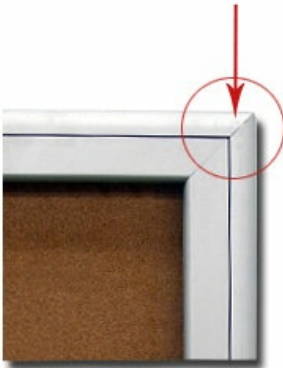

**Indoor Enclosed Poster Cases with Radius Edge - "SwingCase"**

FOR CURRENT PRICING, VISIT THE ID # LISTED ABOVE

Radius Edge

Frame Swings Open-  
Security Cam Lock  
On Front

Radius  
Corner

**Product Details**

- Poster Display Case
- Sleek Radius Edge case profile with mitered cut corners
- Aluminum Constructed Case
- Cork Bulletin Board Display Board
- Wall Mount, Single Door
- Features full length piano hinges (opens right to left)
- Lockable Display Case
- Security cam-lock is positioned on front of frame (2 keys included)
- Overall Case Depth: 2"
- Interior Useable Depth: 5/8"
- 4 frame finishes
- Break Resistant Acrylic: Ideal for high traffic or public environments
- Self healing natural cork board interior
- Case must be **surface mounted** on the wall
- 2 Large Sizes **SHIPS FREE GROUND FREIGHT**
- Call to Customize Indoor Poster Case Outdoor or Indoor
- )

**Ordering Options**

- Frame Orientation: Portrait or Landscape
- Vinyl covering over cork

**Door Window: Break Resistant or Tempered Glass**

- Break Resistant Acrylic: 1/8" thick, lightweight (Standard)
- Tempered Glass: 1/8" Tempered Glass is offered for public environments which require this added safety standard. (Upcharge)