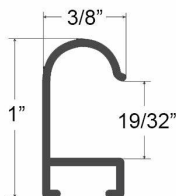

Classic SwingStand Poster Display with Metal Post | One-Sided, Swing Open Metal Picture Frame in 4 Sizes

FOR CURRENT PRICING, VISIT THE ID # LISTED ABOVE

Product Details

- SwingFrame Classic Poster SwingStand
- Enclosed Poster Display Stand 4 Frame Sizes
- Indoor Poster Sign Stand in 4 Metal Frame Sizes
- Patented swing-open frame system (opens right to left)
- Heavy-Duty Metal Post with Round Base
- Features Concealed Hinges and Sliding Gravity Lock
- Metal Picture Frame Profile: **3/8" Wide**
- 6 Metal frame finishes
- Beveled Matboard Border: Choose one of 4 colors
- Post Finish: Complementary color to frame finish
- Break Resistant Clear Acrylic Window
- 4 Popular Poster Sizes 11 x 17, 14 x 22, 18 x 24, 22 x 28
- Accepts printed materials up to **1/16" thick**
- Repositionable adhesive tapes hold posters in position
- Viewable Area: Matboard overlaps poster 1/4" all around
- Backing Board: 1/8" White Coroplast
- Installs Easily: Post & Frame are shipped separately in two boxes
- SwingFrame SwingStands **For Indoor Locations Only**
- Call for Custom Poster Display SwingStands for frame sizes yo to 22x28

Metal Post Details

- Post Height: **36"**
- Post | Tube Diameter: **2"**
- Base Diameter: **13 1/2"**

Ordering Options

- Frame Orientation: Portrait or Landscape
- Matboard Colors
- Side Plunge Lock & Key

****SWINGSTAND FRAMES CAN BE MODIFIED TO ACCEPT POSTER INSERTS UP TO 1/4" THICK...CALL FOR DETAILS ()**

Model	Insert Size	Overall Size	Viewable Area	Ships Via	Shipping Weight
SSC-1117	11" x 17"	14" x 20"	10 1/2" x 16 1/2"	FedEx	45
SSC-1422	14" x 22"	17" x 25"	13 1/2" x 21 1/2"	FedEx	49
SSC-1824	18" x 24"	21" x 27"	17 1/2" x 23 1/2"	FedEx	52
SSC-2228	22" x 28"	25" x 31"	21 1/2" x 27 1/2"	FedEx	56