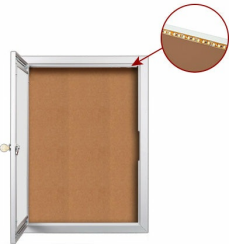

**Outdoor Enclosed Menu Cases with Lights (11" x 14" Landscape Menus)**

FOR CURRENT PRICING, VISIT THE ID # LISTED ABOVE  
FREE SHIPPING

**Product Details**

- Sturdy aluminum menu case construction
- Features full length piano hinges
- Security cam-lock is positioned on front of frame (2 keys included)
- Overall Menu Box Depth: 3 1/8"
- Interior Useable Depth: 1 5/8"
- 4 outdoor treated frame finishes
- Break Resistant Acrylic: Perfect for high traffic or public environments
- Self healing natural cork interior
- Weep holes provided on bottom to reduce condensation build-up
- Weather resistant aluminum backing with silicone sealant
- Call to customize these Outdoor Menu Display Cases

**Lighting Information**

- Top Lighting - an LED strip is placed across the top and shines downward
- UL approved LED Strip Lighting
- Cool White LED Lighting
- LED Life: 50,000 hours
- We provide a 3-wire cord attached to the ballast / transformer inside the display case.
- When installing you should use a licensed electrician / installer to bring power to the display. The installer will best decide where to exit the hardwire provided (we do not provide an exit hole as we feel its best for the installer to decide the best exit point for power supply).

**Ordering Options**

**Door Window: Break Resistant or Tempered Glass**

- Break Resistant Acrylic: 1/4" thick, lightweight (Standard)
- Tempered Glass: 1/8" Tempered Glass is offered for public environments which require this added safety standard. (Upcharge)

Model	Menu Case Layout	Overall Size	Shipping Wt.	Ships Via
SCML-1114L-2SIDE	11 x 14 Menus (2) Across	37" Wide x 19" High x 3 1/8" Deep	28	FedEx
SCML-1114L-3SIDE	11 x 14 Menus (3) Across	52" Wide x 19" High x 3 1/8" Deep	33	FedEx
SCML-1114L-4SIDE	11 x 14 Menus (4) Across	67" Wide x 19" High x 3 1/8" Deep	31	FedEx
SCML-1114L-2TOP	11 x 14 Menus (2) Stacked	22" Wide x 31" High x 3 1/8" Deep	25	FedEx
SCML-1114L-3TOP	11 x 14 Menus (3) Stacked	22" Wide x 43" High x 3 1/8" Deep	28	FedEx