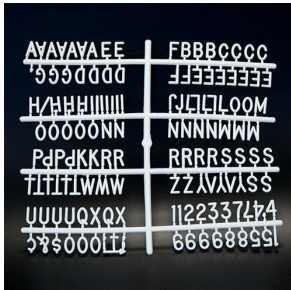

Helvetica Changeable Letter Sets | White Plastic Letters | Boxed Letters Set and Sprue Character Sets in 1/2", 3/4", 1", 2", 3" Heights

FOR CURRENT PRICING, VISIT THE ID # LISTED ABOVE

Product Details

- **White Plastic Letters**
- Helvetica Font Letters
- Changeable Plastic Letters for Letter Boards
- Boxed Letters Set & Sprue character sets (1/2", 3/4", 1", 2", 3")
- Precision-molded, plastic letters
- Features single tab at bottom of characters
- Letters are inserted into 1/4" spaced grooved letter board
- Fits any Standard Letterboard
- Plastic Letters in White with (Black Plastic Letters Available)
- Assorted letters, numbers and symbols

Box Set with 2" Letters

Box Set with 1/2", 3/4", or 1" Letters