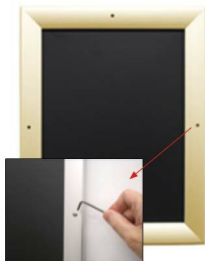

- Snap Lock Poster Frames with Security Screws + Allen Key Tool
- **Fits Posters 36x42**
- Wall Mount Poster Display Frames and Sign Holders
- Quick-Changing, **all 4 frame rails snap-open for easy poster changes**
- Front Loading Frame for posters and other signage
- Snap Frame Profile: 1 1/4" Wide
- Narrow profile offers 1" overall off the wall depth
- **Accepts 2 Printed Thicknesses: 3/8" & 1/2"**
- Viewable Area: Moulding overlaps poster insert by 3/8" all around
- **(9) Aluminum snap frame finishes available**
- **1/2" Silver Aluminum bottom frame rail is exposed from side view**

for all frame colors selected

- .040 Backing Board: Thin, durable backer board for 3/8" thick poster only
- .020 clear PETG overlay is included to protect thick poster insert (3/8" Only)
- **Allen Wrench Tool is included to help remove and secure your inserts.**
- SwingSnap poster frames can mount either **Portrait or Landscape**
- Installs Easily: Punched holes in frame allow for easy surface mounting
- Hanging hardware included

Mounted Graphic Details

**3/8" Mounted Graphic Insert**

All frames will include a .040 Black Backer Board  
All frames will include a .020 Clear Overlay

**1/2" MAX Mounted Graphic Insert**

.040 Black Backer Board **NOT INCLUDED** (can not fit)  
.020 Clear Overlay **NOT INCLUDED** (can not fit)

Customize your Snap Frames

- **Customize Security Screw Extra Deep Poster Snap Frames 36 x 42!**
- If you request a larger size Snap Frame FULLY ASSEMBLED,

please call for a shipping quote.

For Mounted Posters