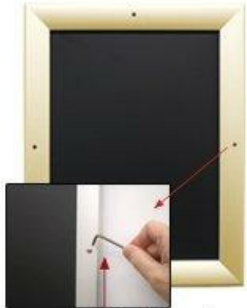

EXTRA-DEEP 36x36 Poster Snap Frames with Security Screws (for MOUNTED GRAPHICS)

FOR CURRENT PRICING, VISIT THE ID # LISTED ABOVE
FREE SHIPPING

36x36 FRAME
(PICTURES SHOWN, NOT TO SCALE)

Security wrench included to open all frame rails

1 1/4" WIDE PROFILE

For Mounted Posters

Security Snap Lock 36x36 Frame Product Details

***ALL 4 FRAME SIDES HAVE A SECURITY SCREW PLACED INTO THE CENTER OF EACH FRAME RAIL. THESE SCREWS SECURE THE SAFETY OF YOUR 36x36 POSTING AND PREVENT ANY TAMPERING.**

- Snap Lock Poster Frames with Security Screws + Allen Key Tool
- **Fits Posters 36x36**
- Wall Mount Poster Display Frames and Sign Holders
- Quick-Changing, **all 4 frame rails snap-open for easy poster changes**
- Front Loading Frame for posters and other signage
- Snap Frame Profile: 1 1/4" Wide
- Narrow profile offers 1" overall off the wall depth
- **Accepts 2 Printed Thicknesses: 3/8" & 1/2"**
- Viewable Area: Moulding overlaps poster insert by 3/8" all around
- **(9) Aluminum snap frame finishes available**
- **1/2" Silver Aluminum bottom frame rail is exposed from side view**

for all frame colors selected

- .040 Backer Board: Thin, durable backer board for 3/8" thick poster only
- .020 clear PETG overlay is included to protect thick poster insert (3/8" Only)
- **Allen Wrench Tool is included to help remove and secure your inserts.**
- SwingSnap poster frames can mount either **Portrait or Landscape**
- Installs Easily: Punched holes in frame allow for easy surface mounting
- Hanging hardware included