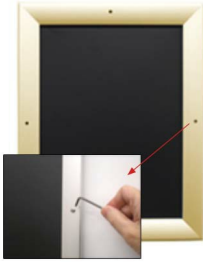

for all frame colors selected

- .040 Backing Board: Thin, durable backer board for 3/8" thick poster only
- .020 clear PETG overlay is included to protect thick poster insert (3/8" Only)
- **Allen Wrench Tool is included to help remove and secure your inserts.**
- SwingSnap poster frames can mount either **Portrait or Landscape**
- Installs Easily: Punched holes in frame allow for easy surface mounting
- Hanging hardware included

- Aluminum snap-open displays are for **INDOOR** or ****OUTDOOR** use

**Make sure you laminate your insert material if going outdoors

**Poster Snap Frames are weather resistant...not water-proof

Mounted Graphic Details

3/8" Mounted Graphic Insert

All frames will include a .040 Black Backer Board

All frames will include a .020 Clear Overlay

1/2" MAX Mounted Graphic Insert

.040 Black Backer Board **NOT INCLUDED** (can not fit)

.020 Clear Overlay **NOT INCLUDED** (can not fit)

Customize your Snap Frames

- **Customize Security Screw Extra Deep Poster Snap Frames 36 x 48!**
- If you request a larger size Snap Frame FULLY ASSEMBLED,

please call for a shipping quote.