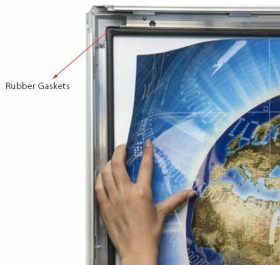

Outdoor Lockable LED 30x40 Light Box, Weatherproof, Snap Open Frame | Silver Finish

FOR CURRENT PRICING, VISIT THE ID # LISTED ABOVE

Product Details

Protective Overlay

- **Weatherproof LED Lightbox with Snap Frame Design**
- Illuminated 30x40 Outdoor Light Box
- **Classic Style with Mitered Frame**
- Frame Profile: **1.38" WIDE**
- Slim Design: **1.18" Depth**
- **Silver** Frame Finish
- **1 3/8" Wide Frame Sides Made with Aluminum**
- Wall Display Frame for Posters, Signs, Photography, Etc.
- Graphic is front loaded into Snap Open Frame
- All four frame sides snap open by hand
- **Mount Frame in either Portrait & Landscape orientation.**
- Accepts single printed Insert **30" x 40"**
- Overall snap frame Size **31.85" x 41.85"**
- Etched Matrix Acrylic Grid is used to evenly and brightly light up the frame.
- LED slim light box frames are low in maintenance and energy running costs
- Approximate Lux Output: 2,000 - 2,300
- UL Approved and Rated: All units pass UL/CE PAT test
- Comes with waterproof power supply and 2.5 meter electrical cable
- LED Silver Lightbox **for Outdoor Use**
- **Non-Glare Protective Overlay is Included**
- Easy to follow instructions
- Each LED Frame is Packed Individually in a Cardboard Box
- **30x40 Weatherproof Illuminated Snap Frames Quick Ships in 1-2 Days**

Model	Insert (Poster Size)	Overall Size	Viewable Area
TKM790	30" x 40"	31.85" x 41.85"	29.09" x 39.09"