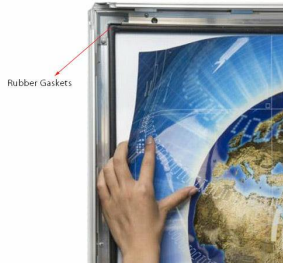

**Outdoor LED 22x28 Light Box, Weatherproof Poster Snap Frame | Locking Wall Display Silver Finish**

FOR CURRENT PRICING, VISIT THE ID # LISTED ABOVE

**Product Details**

- Outdoor Weatherproof LED Light Box Frame
- Slimline, Aluminum Snap Frame Fast Change
- Wall Outdoor Light Box for Posters 22x28
- Locking Snap Frame with Tool
- Classic Style with Mitered Frame Corners
- Frame Profile: **1.38" WIDE**
- Slim Design: **1.18" Depth**
- **Silver** Frame Finish
- **1 3/8" Wide Frame Sides Made with Aluminum**
- Wall Display Flip Frame for Posters, Signs, Photography, Etc.
- Graphic is front loaded into Snap Open Frame
- All four flip up frame sides snap open by hand
- **Mount Frame in either Portrait & Landscape orientation.**
- Accepts single printed Insert **22" x 28"**
- Overall snap frame Size **23.3" x 29.3"**
- Etched Matrix Acrylic Grid is used to evenly and brightly light up the frame.
- LED slim light box frames are low in maintenance and energy running costs
- Approximate Lux Output: 2,000 - 2,300
- UL Approved and Rated: All units pass UL/CE PAT test
- Comes with waterproof power supply and 2.5 meter electrical cable
- LED Silver Lightbox **for Outdoor Use**
- **Non-Glare Protective Overlay is Included**
- Easy to follow instructions
- Each weather proof 22x28 LED Frame is Packed Individually in a Box
- **22 x 28 Weatherproof Illuminated Snap Frames Quick Ships in 1-2 Days**

Model	Insert (Poster Size)	Overall Size	Viewable Area
TKM788	22" x 28"	23.3" x 29.3"	21.3" x 27.3"