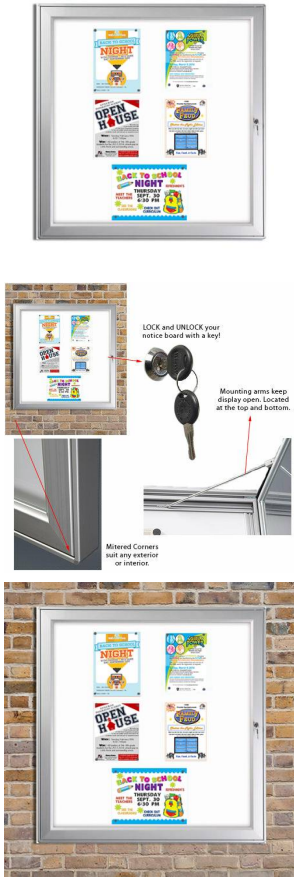

Outdoor Premium Weatherproof Magnetic White Notice Board | Holds (12) 8.5x11 Graphics | Silver Finish

FOR CURRENT PRICING, VISIT THE ID # LISTED ABOVE

Product Details

- Weatherproof Magnetic Message Board
- Outdoor Enclosed Magnetic Display Board
- Premium Magnetic Notice Board Display Case
- Whiteboard Displays up to (12) 8.5x11 inserts
- One Front Lock Secures the Magnetic White Board Cabinet
- Aluminum Frame Construction
- Satin Silver Frame
- Wall Display Frame for Notices, Postings, Posters, Signs, Photos, Etc.
- Modern Beveled Safety Edge Frame Design with Mitered Corners
- Swing Open Hinged Frame
- Two Prop Arms - Mechanism Easily Hold Front Frame Door Open
- Interior Frame Designed to Seal From Wet Weather
- Interior Magnetic White Backing Board
- Wall Mount Frame in Portrait or Landscape Position
- Magnet Board Area: **37.14" x 38.31"**
- Overall Frame Size: **41.34" x 42.52"**
- Frame Profile Width: **2 13/16"**
- Overall Case Depth: **2"**
- FREE Set of Magnets Included
- Includes Protective Polycarbonate Window Lens
- Easy-to-Follow Instruction Sheet
- Protective Film Over Window to be Discarded Before Use
- Magnetic Notice Boards **Quick Ships Ground within 1-2 Days**

Please do not drill into the product when wall mounting; only use the mounting arms.

Model	Insert (Poster Size)	Magnet Board Area	Overall Size
TKM772	Displays (9) 8.5x11 Inserts	37.14" x 38.31"	41.34" x 42.52"