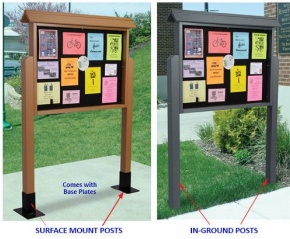

ECO-Design OPEN-FACE 45x31 Outdoor Freestanding MEGA Public Notice Message Boards, Single Sided, NO Door, NON-Lockable

FOR CURRENT PRICING, VISIT THE ID # LISTED ABOVE

Product Details

- **Outdoor FreeStanding Public Notice Board - OPEN FACE**
- **This product has NO DOORS and is NOT LOCKABLE. Its intended to allow the public to post notices.**
- LANDSCAPE - Standing Information Message Board
- For Single Sided Use
- **Viewing Area: 45.5" Wide x 31.75" High**
- **Overall Size: 53.5" Wide x 7.25" Deep x 77" High**
- Eco-Friendly Recycled Plastic Construction
- **Two Leg Posts 3 1/2" Square Structural-grade Recycled Plastic**
- **Choose Leg Posts: In-Ground or Surface Mount**
- **Black Rubber Tackboard comes Standard**
- **Faux Wood Style: Looks like Real Wood**
- **Six Faux Wood Finishes**
- **Eco-Friendly, Maintenance Free**
- Constructed from high density Recycled Plastic (Polyethylene) Lumber
- Will Not Rot, Splinter or Crack
- Weather Resistant Exterior Cabinet: Not flood or water proof
- Finished back panel adds structural integrity
- Protective Slanted Top Roof Shield
- **Call For Outdoor Custom Message Center Sizes Standing or Wall Mount**

Post Options

SURFACE MOUNT POSTS

If you're looking to display your message board on concrete, brick, cement or any other solid surface, this is the best option. Included are (2) Metal Base (sleeves) which accept each post with a secure snug fit. To properly install the freestanding message board, simply use the appropriate screws and anchors for the surface where you are affixing the post.

- Includes (2) 60" High x 3 1/2" Posts
- Base Plates: 8" Wide x 10" Deep" x 7.75" High

IN-GROUND POSTS

When installing your display directly into ground (for example grass or dirt), then this is the option to choose. Posts provided are longer than the surface mount posts, as a portion of the posts will be dug into the ground for added support. The overall height will remain same as surface mounted posts, for an ideal viewing height.