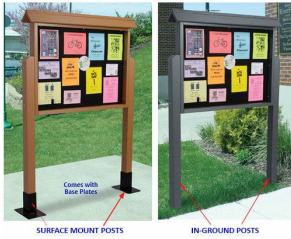

ECO-Design OPEN-FACE 45x31 Outdoor Freestanding MEGA Public Notice Message Boards, Single Sided, NO Door, NON-Lockable

FOR CURRENT PRICING, VISIT THE ID # LISTED ABOVE

Product Details

- **Outdoor FreeStanding Public Notice Board - OPEN FACE**
- **This product has NO DOORS and is NOT LOCKABLE. Its intended to allow the public to post notices.**
- LANDSCAPE - Standing Information Message Board
- For Single Sided Use
- **Viewing Area: 45.5" Wide x 31.75" High**
- **Overall Size: 53.5" Wide x 7.25" Deep x 77" High**
- Eco-Friendly Recycled Plastic Construction
- **Two Leg Posts 3 1/2" Square Structural-grade Recycled Plastic**
- **Choose Leg Posts: In-Ground or Surface Mount**
- **Black Rubber Tackboard comes Standard**
- **Faux Wood Style: Looks like Real Wood**
- **Six Faux Wood Finishes**
- **Eco-Friendly, Maintenance Free**
- Constructed from high density Recycled Plastic (Polyethylene) Lumber
- Will Not Rot, Splinter or Crack
- Weather Resistant Exterior Cabinet: Not flood or water proof
- Finished back panel adds structural integrity
- Protective Slanted Top Roof Shield
- **Call For Outdoor Custom Message Center Sizes Standing or Wall Mount**

Post Options

SURFACE MOUNT POSTS

If you're looking to display your message board on concrete, brick, cement or any other solid surface, this is the best option. Included are (2) Metal Base (sleeves) which accept each post with a secure snug fit. To properly install the freestanding message board, simply use the appropriate screws and anchors for the surface where you are affixing the post.

- Includes (2) 60" High x 3 1/2" Posts
- Base Plates: 8" Wide x 10" Deep" x 7.75" High

IN-GROUND POSTS

When installing your display directly into ground (for example grass or dirt) , then this is the option to choose. Posts provided are longer than the surface mount posts, as a portion of the posts will be dug into the ground for added support. The overall height will remain same as surface mounted posts, for an ideal viewing height.