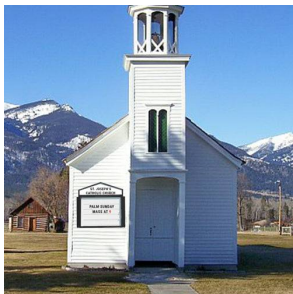

Enclosed Cathedral Outdoor 60x42 Reader Board with Pointed Header

FOR CURRENT PRICING, VISIT THE ID # LISTED ABOVE

Product Details

- **Outdoor Cathedral 60x42 Reader Board Display Case**
- Message Board with Changeable Letters
- Cathedral header has a pointed design
- Personalized header comes with permanent vinyl adhesive of your message
- Features full length LEFT-SIDE piano hinge (swings opens right to left)
- Security cam-lock on front of frame door (2 keys included)
- Overall Reader Board Message Board Case Size: **60" Wide x 42" High**
- Viewing Area where Letter Tracks are installed: **53 3/4" Wide x 36" High**
- Master Frame: 1" Wide
- Door Frame: 2" Wide
- Overall Cabinet Depth: **3 1/8"**
- **5** outdoor treated frame finishes
- Break Resistant Acrylic: Perfect for high traffic or public environments
- Removable White Acrylic Backer
- Letter Tracks Installed onto White Backer (5 Lines of Letters)
- Tracks accept .030 Thick Letters
- **300 - 4" High Letters on 5" High Acrylic (Black Letters with Red Numbers)**
- Durable Aluminum Construction Made for the Outdoors
- Withstands typical everyday outside elements - Not Water-Proof
- Weep Holes provided on bottom to help drain any water or condensation build-up
- Weather resistant aluminum backing with silicone sealant
- Cathedral Design Reader Board Ships **FREE FREIGHT**
- 60x42 Enclosed Reader Boards for **OUTDOOR** use
- **Call for Custom Readerboards Size Options**

Header Details

- Pointed Header is in addition to the overall case dimensions listed above
- Header Height is approx **11" at its Peak**
- Center Angle: **18 Degrees**
- Side Angles: **35 Degrees**
- Height of Header on Side of Case is Approx **5"**
- UPPERCASE Helvetica vinyl lettering