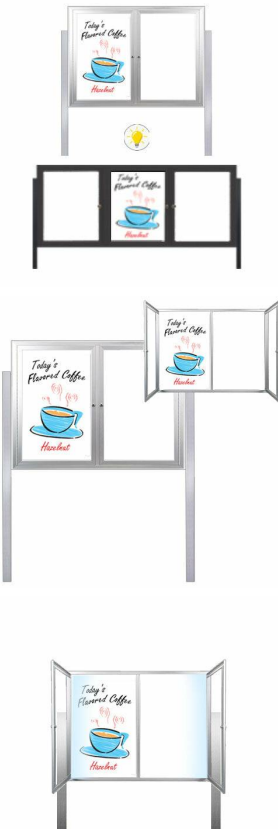

INSIDE PERIMETER (ALL 4 SIDES)

For this option we place an LED strip light along the entire Perimeter of the interior display case. The light will shine from all 4 sides of the interior case, bringing more light intensity to the contents being displayed inside.

Post Specifications

- **Post Dimensions: 2" x 2" x 96" (8 Feet High)**
- **Overall Depth of case: 3 1/8"** when adding posts to your display case. This added depth is for ease of installation when mounting case to posts.
- **Posts are attached to the case through the sides. Pre-drilled holes will be provided on the posts for easy display case mounting**
- **Posts should be secured at least 3 feet into the ground for proper support.**

Ordering Options

- **Frame Orientation: Portrait or Landscape**
- **Additional Standard Marker Set**
- **Door Window: Break Resistant or Tempered Glass**
  - **Break Resistant Acrylic: 1/8" thick, lightweight (Standard)**
  - **1/4" Tempered Glass for public environments and locations that require this added safety feature. (Upcharge)**
    - If chosen we will use our heavy duty door that will change one of 2 dimensions by 1/2". We will contact you if you do not indicate which dimension you would like adjusted in your order notes.
    - The viewable area can decrease by 1/2" or the overall size can be increased by 1/2".