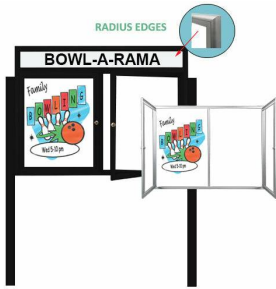

Outdoor Enclosed Dry Erase Marker Board with Posts and Radius Edge and Header (2 and 3 Doors) - White Porcelain Steel

FOR CURRENT PRICING, VISIT THE ID # LISTED ABOVE
FREE SHIPPING

Product Details

- **Outdoor Dry Erase White Board**
- Personalized Message Header
- **Radius Edge Cabinet Design**
- Sleek radius frame smartly accentuates cabinet style
- **2 and 3 Door Marker Board Display Models**
- **Free Standing Enclosed Dry Erase Marker Board**
- White Message Board: For Hand Writing
- Weatherproof Aluminum Display Cabinet
- **5" High, Viewable White Message Header Panel**
- Full length piano hinge (opens right to left)
- **Two 8' Aluminum Leg Posts**
- **White Board:** Durable Magnetic Porcelain Steel Surface
- Dry Erase Marker Board Color: **Gloss White**
- **Standard Marker Set (4 Colors):** Black, Blue, Green, Red
- **Locking Dry Erase Display Case**
- Security cam-lock is positioned on front of each door (2 keys included)
- Overall Cabinet Depth: **3 1/8"**
- Interior Useable Depth: **1 5/8"**
- 4 outdoor treated metal finishes
- Break Resistant Acrylic: Made for high traffic or public environments
- **Weep Holes** on bottom of cabinet helps reduce any condensation build-up
- Weather resistant aluminum backing with silicone sealant
- Free Standing Message Display Boards
- White Dry Erase Markerboard Displays **for INDOOR or OUTDOOR use**
- **Free Shipping (Ground) 2-3 Door Outdoor Enclosed Radius Marker Boards**
- **Call for Custom Outdoor Enclosed Dry Erase Boards 1, 2, 3 and 4 Door**

The aluminum display case dimensions are as follows: 1" wide main frame, 1 7/16" wide door frame

()

Header Details

- UPPERCASE Helvetica vinyl lettering
- **Black lettering on a 5" white header (3" max text height)**

Post Specifications

- Post Dimensions: 2" x 2" x 96" (8 Feet High)
- Overall Depth of case: **3 1/8"** when adding posts to your display case.

This added depth is for ease of installation when mounting case to posts.