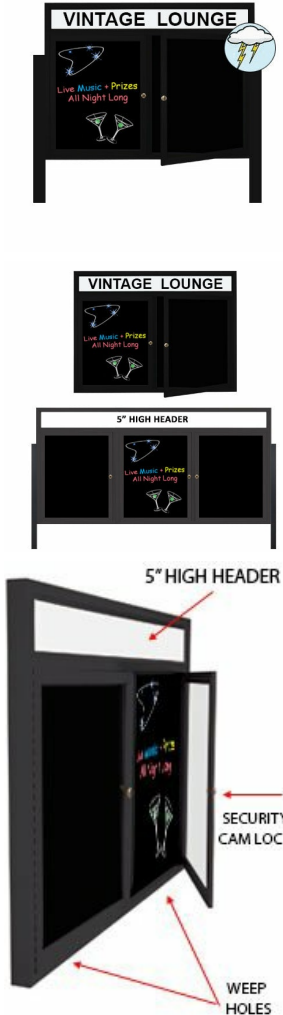

Outdoor Enclosed Dry Erase Marker Board with Posts and Header (2 and 3 Doors) - Black Porcelain Steel

FOR CURRENT PRICING, VISIT THE ID # LISTED ABOVE

Product Details

- Outdoor Dry Erase Black Board
- Personalized Message Header
- 2 and 3 Door Marker Board Display Models
- Free Standing Enclosed Dry Erase Marker Board
- Black Message Board: For Hand Writing
- Weatherproof Aluminum Display Cabinet
- Two 8' Aluminum Leg Posts
- 5" High, Viewable White Message Header Panel
- Full length piano hinge (opens right to left)
- Black Board: Durable Magnetic Porcelain Steel Surface
- Dry Erase Marker Board Color: Gloss Black
- 5 Bright Sticks Fluorescent Markers Included ()
- Locking Dry Erase Display Case
- Security cam-lock is positioned on front of each door (2 keys included)
- Overall Cabinet Depth: 3 1/8"
- Interior Useable Depth: 1 5/8"
- 4 outdoor treated metal finishes
- Break Resistant Acrylic: Made for high traffic or public environments
- Weep Holes on bottom of cabinet helps reduce any condensation build-up
- Weather resistant aluminum backing with silicone sealant
- Free Standing Message Display Board
- Black Dry Erase Markerboard Displays for INDOOR or OUTDOOR use
- Free Shipping (Ground) 2-3 Door Outdoor Enclosed Marker Boards
- Call for Custom Outdoor Enclosed Dry Erase Boards 1, 2, 3 and 4 Door

The aluminum display case dimensions are as follows: 1" wide main frame, 1 7/16" wide door frame, 2" exterior depth and 5/8" interior depth.

()

Header Details

- UPPERCASE Helvetica vinyl lettering
- Black lettering on a 5" white header (3" max text height)

Post Specifications

- Post Dimensions: 2" x 2" x 96" (8 Feet High)
- Overall Depth of case: 3 1/8" when adding posts to your display case.

This added depth is for ease of installation when mounting case to posts.