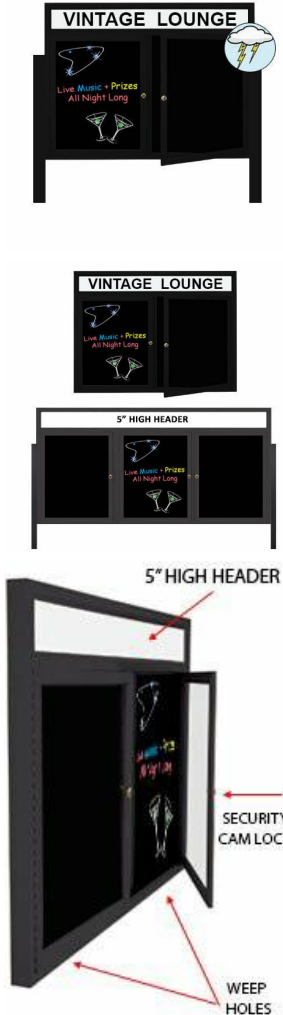

Outdoor Enclosed Dry Erase Marker Board with Posts and Header (2 and 3 Doors) - Black Porcelain Steel

FOR CURRENT PRICING, VISIT THE ID # LISTED ABOVE

Product Details

- **Outdoor Dry Erase Black Board**
- Personalized Message Header
- **2 and 3 Door Marker Board Display Models**
- **Free Standing Enclosed Dry Erase Marker Board**
- Black Message Board: For Hand Writing
- Weatherproof Aluminum Display Cabinet
- **Two 8' Aluminum Leg Posts**
- **5" High, Viewable White Message Header Panel**
- Full length piano hinge (opens right to left)
- **Black Board:** Durable Magnetic Porcelain Steel Surface
- Dry Erase Marker Board Color: **Gloss Black**
- **5 Bright Sticks Fluorescent Markers Included ()**
- **Locking Dry Erase Display Case**
- Security cam-lock is positioned on front of each door (2 keys included)
- Overall Cabinet Depth: **3 1/8"**
- Interior Useable Depth: **1 5/8"**
- **4 outdoor treated metal finishes**
- Break Resistant Acrylic: Made for high traffic or public environments
- **Weep Holes** on bottom of cabinet helps reduce any condensation build-up
- Weather resistant aluminum backing with silicone sealant
- Free Standing Message Display Board
- Black Dry Erase Markerboard Displays **for INDOOR or OUTDOOR use**
- **Free Shipping (Ground) 2-3 Door Outdoor Enclosed Marker Boards**
- **Call for Custom Outdoor Enclosed Dry Erase Boards 1, 2, 3 and 4 Door**

The aluminum display case dimensions are as follows: 1" wide main frame, 1 7/16" wide door frame, 2" exterior depth and 5/8" interior depth.

()

Header Details

- UPPERCASE Helvetica vinyl lettering
- **Black lettering on a 5" white header (3" max text height)**

Post Specifications

- Post Dimensions: 2" x 2" x 96" (8 Feet High)
- Overall Depth of case: **3 1/8"** when adding posts to your display case.

This added depth is for ease of installation when mounting case to posts.