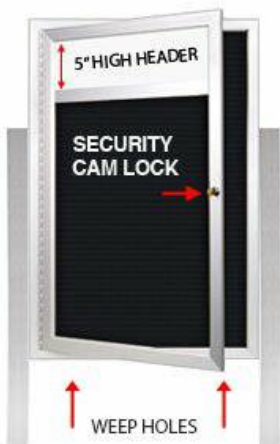

XL Outdoor Enclosed Letter Boards with Header and 2 Leg Posts (Radius Edge)

FOR CURRENT PRICING, VISIT THE ID # LISTED ABOVE
FREE SHIPPING

Product Details

RADIUS EDGES on ALL 4 Sides
Sleek and Contemporary Design

- **XL Outdoor Letter Board Stand**
- **Contemporary Radius Edge Cabinet Corners**
- Letter board with changeable letters
- Exterior Standing Letter Board Display Case on Posts
- **Two 8' Aluminum Leg Posts**
- Durable Aluminum Construction
- **Weather Resistant Enclosed Display Cabinet**
- **5" High White Message Header Panel**
- **Your Personalized Text Message Printed Free**
- **Text Printed in 3" High All CAPS Black Helvetica Font**
- Locking Message Display Board
- Single Door on full length piano hinge (opens right to left)
- Security cam-lock on front of frame (2 keys included)
- Overall Depth: **3 1/8"**
- Interior Useable Depth: **1 5/8"**
- **4 outdoor treated frame finishes**
- Break Resistant Acrylic: Perfect for high traffic or public environments
- Attractive black vinyl letterboard with precision grooves allows for easy

Post Specifications

- Post Dimensions: **2" x 2" x 96" (8 Feet High)**
- Overall Depth of case: **3 1/8"** when adding posts to your display case.

This added depth is for ease of installation when mounting case to posts.

- Posts are attached to the case through the sides. Pre-drilled holes will be provided on the posts for easy display case mounting
- Posts should be secured at least 3 feet into the ground for proper support.