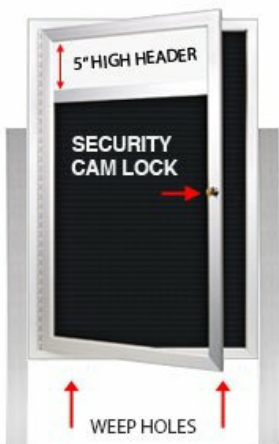

**XL Outdoor Enclosed Letter Boards with Header and 2 Leg Posts (Radius Edge)**

FOR CURRENT PRICING, VISIT THE ID # LISTED ABOVE  
FREE SHIPPING

**Product Details**

**RADIUS EDGES** on ALL 4 Sides  
Sleek and Contemporary Design

- **XL Outdoor Letter Board Stand**
- **Contemporary Radius Edge Cabinet Corners**
- Letter board with changeable letters
- Exterior Standing Letter Board Display Case on Posts
- **Two 8' Aluminum Leg Posts**
- Durable Aluminum Construction
- **Weather Resistant Enclosed Display Cabinet**
- **5" High White Message Header Panel**
- **Your Personalized Text Message Printed Free**
- **Text Printed in 3" High All CAPS Black Helvetica Font**
- Locking Message Display Board
- Single Door on full length piano hinge (opens right to left)
- Security cam-lock on front of frame (2 keys included)
- Overall Depth: **3 1/8"**
- Interior Useable Depth: **1 5/8"**
- **4 outdoor treated frame finishes**
- Break Resistant Acrylic: Perfect for high traffic or public environments
- Attractive black vinyl letterboard with precision grooves allows for easy

**Post Specifications**

- Post Dimensions: **2" x 2" x 96" (8 Feet High)**
- Overall Depth of case: **3 1/8"** when adding posts to your display case.

This added depth is for ease of installation when mounting case to posts.

- Posts are attached to the case through the sides. Pre-drilled holes will be provided on the posts for easy display case mounting
- Posts should be secured at least 3 feet into the ground for proper support.