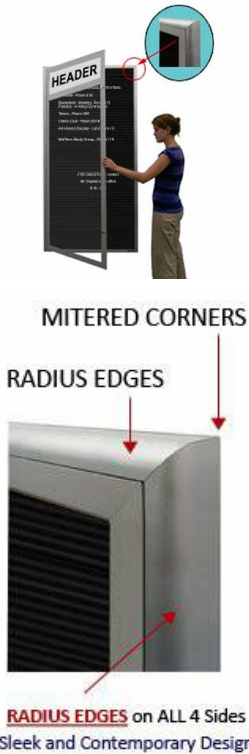

**XL Outdoor Enclosed Letter Boards with Header (Radius Edge)**

FOR CURRENT PRICING, VISIT THE ID # LISTED ABOVE  
FREE SHIPPING

**Product Details**

- Contemporary Radius Edge Cabinet Corners
- Wall Mount, Single Door
- 5" High White Message Header Panel
- Features full length piano hinge (opens right to left)
- Security cam-lock is positioned on front of frame (2 keys included)
- Overall Cabinet Depth: 3 1/8"
- Interior Useable Depth: 1 5/8"
- 4 outdoor treated frame finishes
- Break Resistant Acrylic: Perfect for high traffic or public environments
- Grooved Black Letter Board Panel
- 1/4" spaced grooves in vinyl letterboard for easy letter and number insertion
- 3/4" White Helvetica letters and numbers included (290 Character Sprue Set)
- Weep Holes provided on bottom to reduce condensation build-up
- Weather resistant aluminum backing with silicone sealant
- **Free Shipping** on Extra Large Radius Edge Display Cases w Message Header
- Swing Case Enclosed Letter Boards for INDOOR or OUTDOOR use
- Case must be **surface mounted** on the wall
- Call for Custom Letter Boards Exterior and Indoor applications

**Header Details**

- UPPERCASE Helvetica vinyl lettering
- **Black lettering on a 5" white header (3" max text height)**
- Please type your message in the text box provided below,

we will try to keep your message on one line unless otherwise specified. If we can't fit your message on one line we will center your copy on two lines. For the customer that needs a specific font, color or text positioning, you may call customer service with your requests.